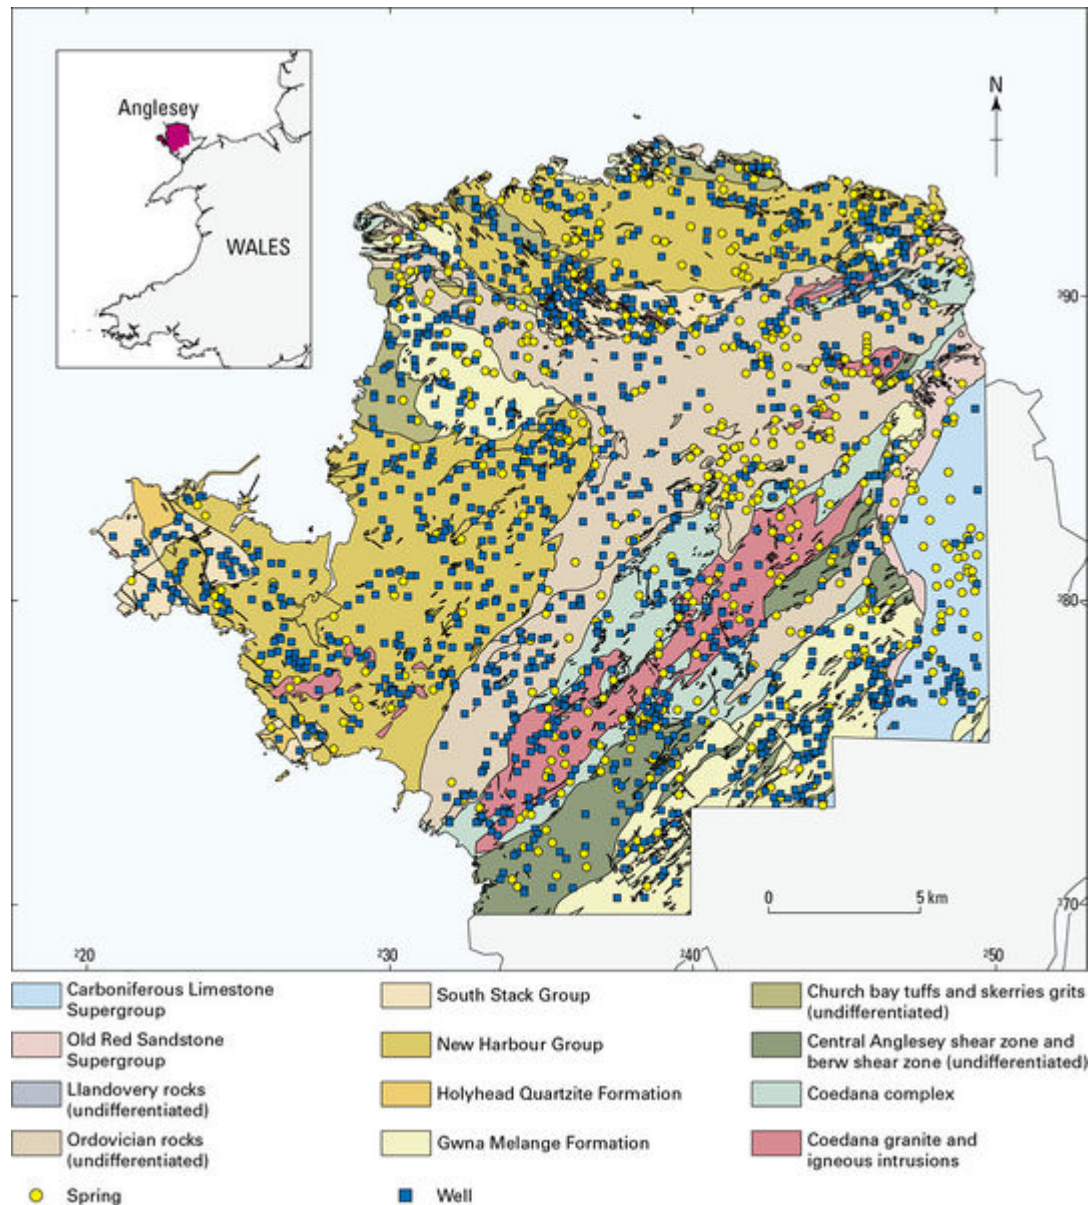

File:P859260.jpg

From Earthwise

[Jump to navigation](#) [Jump to search](#)

- [File](#)
- [File history](#)
- [File usage](#)



Summary

Location of springs and wells in north-western Anglesey (after Robins and MeKenzie, 2005).

Licensing


File history

Click on a date/time to view the file as it appeared at that time.

Date/Time	Thumbnail	Dimensions	User	Comment
current 14:55, 19 May 2014		898 × 1,000 (356 KB)	Dbk (talk contribs)	Location of springs and wells in north-western Anglesey (after Robins and MeKenzie, 2005).