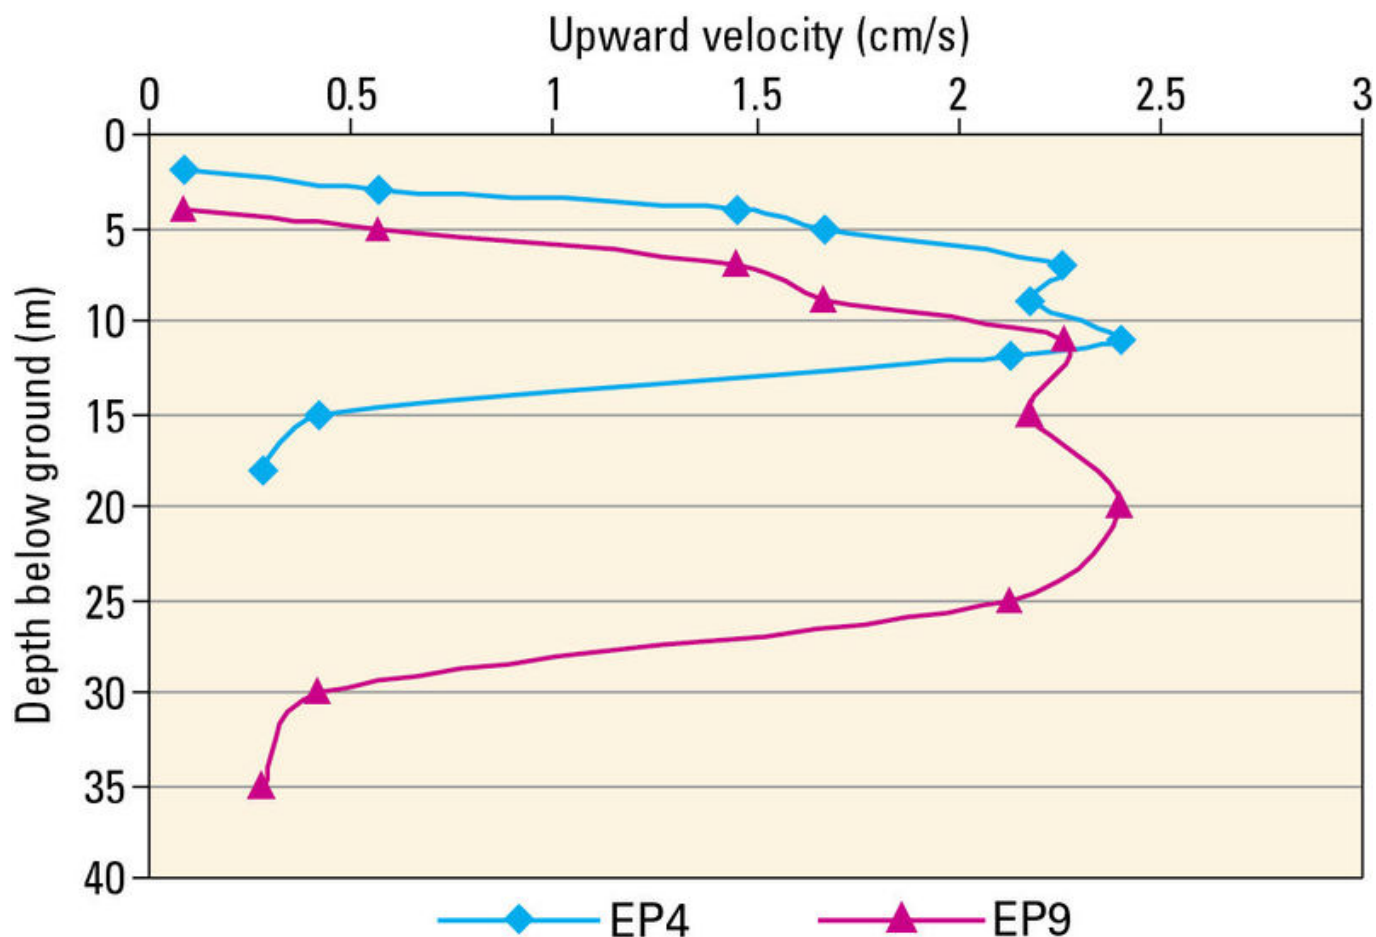

File:P859262.jpg

From Earthwise

[Jump to navigation](#) [Jump to search](#)

- [File](#)
- [File history](#)
- [File usage](#)



Summary

Heat-pulse flowmeter logs for exploratory boreholes in Llanberis Slate Formation at Dinorwic (after Robertson, 1974).