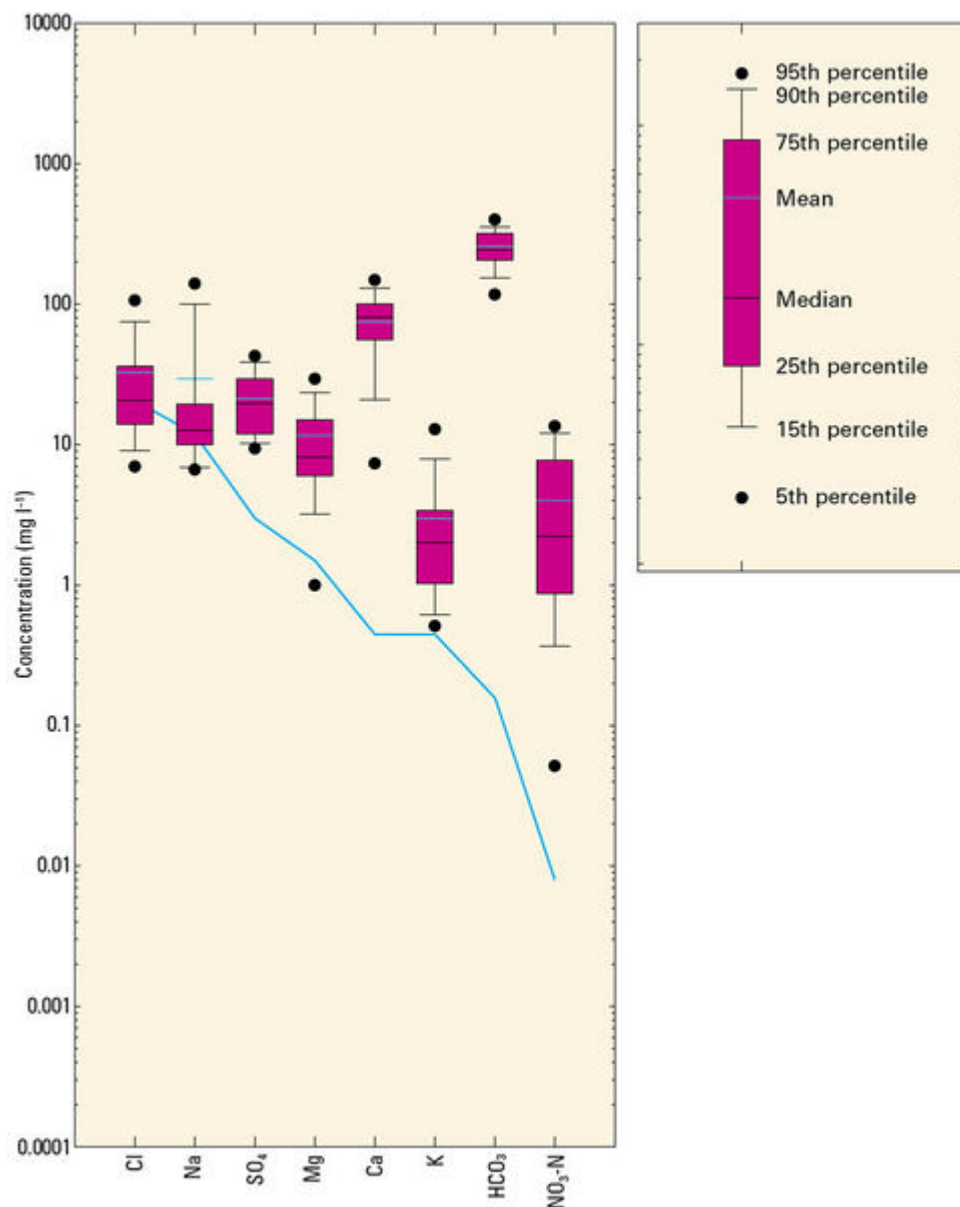

File:P859271.jpg

From Earthwise

[Jump to navigation](#) [Jump to search](#)

- [File](#)
- [File history](#)
- [File usage](#)



Summary

Range of major ion concentrations in the Devonian sandstone in south west wales and parts of Herefordshire (after Moreau et al., 2004).

File history

Click on a date/time to view the file as it appeared at that time.

Date/Time	Thumbnail	Dimensions	User	Comment
current 15:43, 19 May 2014		803 × 1,000 (77 KB)	Dbk (talk contribs)	Range of major ion concentrations in the Devonian sandstone in south west wales and parts of Herefordshire (after Moreau et al., 2004).