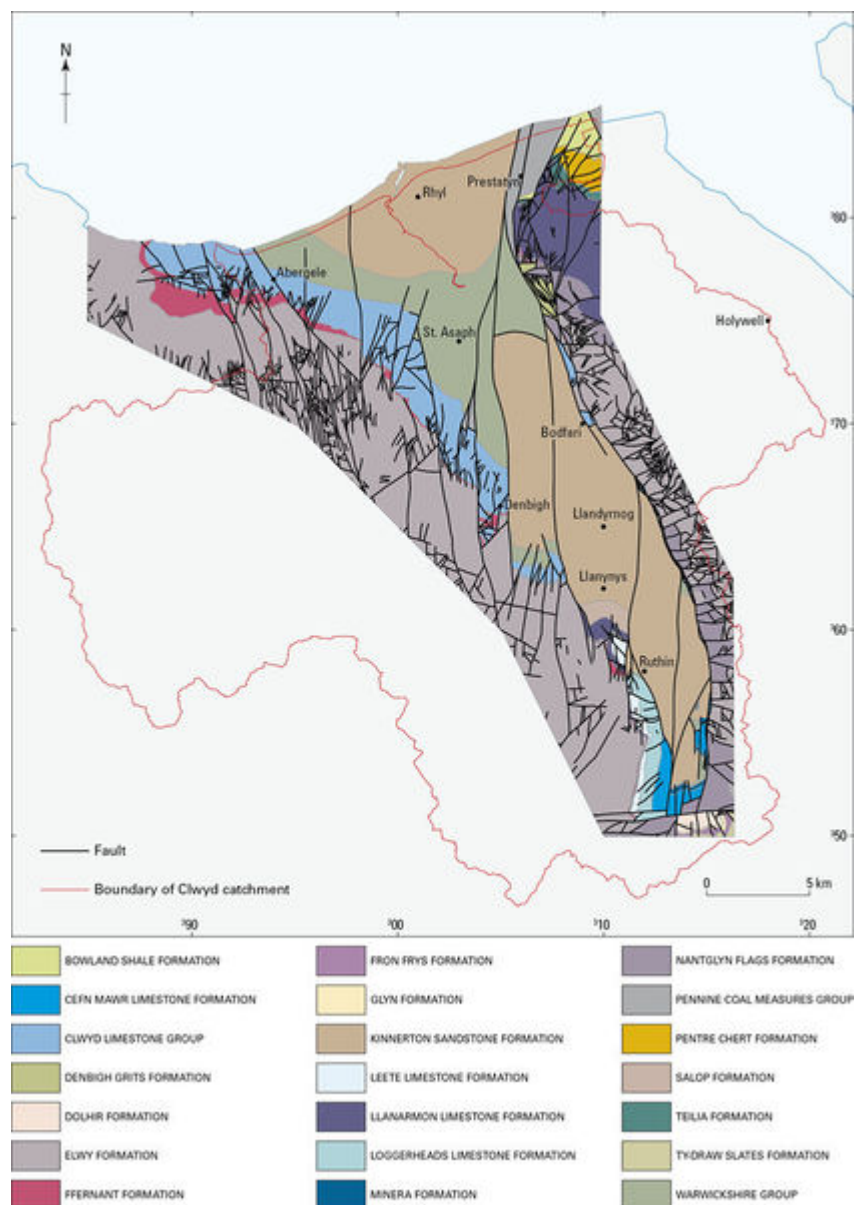

File:P859277.jpg

From Earthwise

[Jump to navigation](#) [Jump to search](#)

- [File](#)
- [File history](#)
- [File usage](#)



Summary

Vale of Clwyd—geological setting.

Licensing


Copyright

The images featured on this site unless otherwise indicated are copyright material of the Natural Environment Research Council (NERC), of which the British Geological Survey is a component body. The British Geological Survey encourages the use of its material in promoting geological and environmental sciences. The images may be reproduced free of charge for any non-commercial use in any format or medium provided they are reproduced accurately and not used in a misleading or derogatory context. Where any images on this site are being republished or copied to others, the source of the material must be identified and the copyright status acknowledged. The permission to reproduce NERC protected material does not extend to any images on this site which are identified as being the copyright of a third party. Authorisation to reproduce such material must be obtained from the copyright holders concerned.

File history

Click on a date/time to view the file as it appeared at that time.

Date/Time	Thumbnail	Dimensions	User	Comment
current 06:55, 20 May 2014		703 × 1,000 (160 KB)	Dbk (talk contribs)	Vale of Clwyd—geological setting.