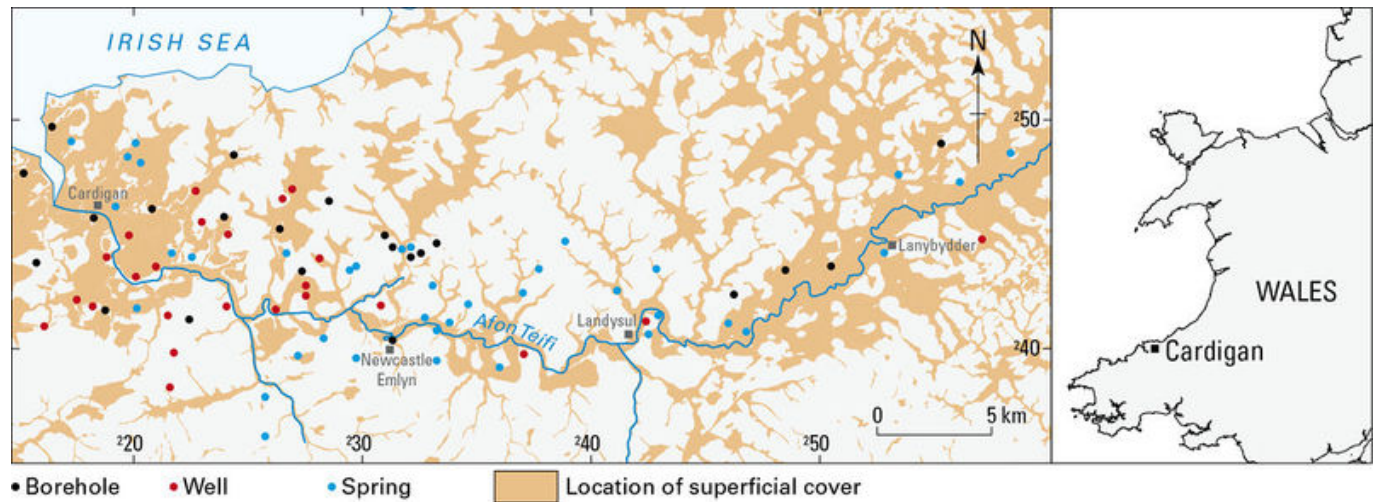

File:P859280.jpg

From Earthwise

[Jump to navigation](#) [Jump to search](#)

- [File](#)
- [File history](#)
- [File usage](#)



Summary

Distribution of superficial deposits in Afon Teifi showing borehole well and spring locations (after Robins et al., 2000).

Licensing