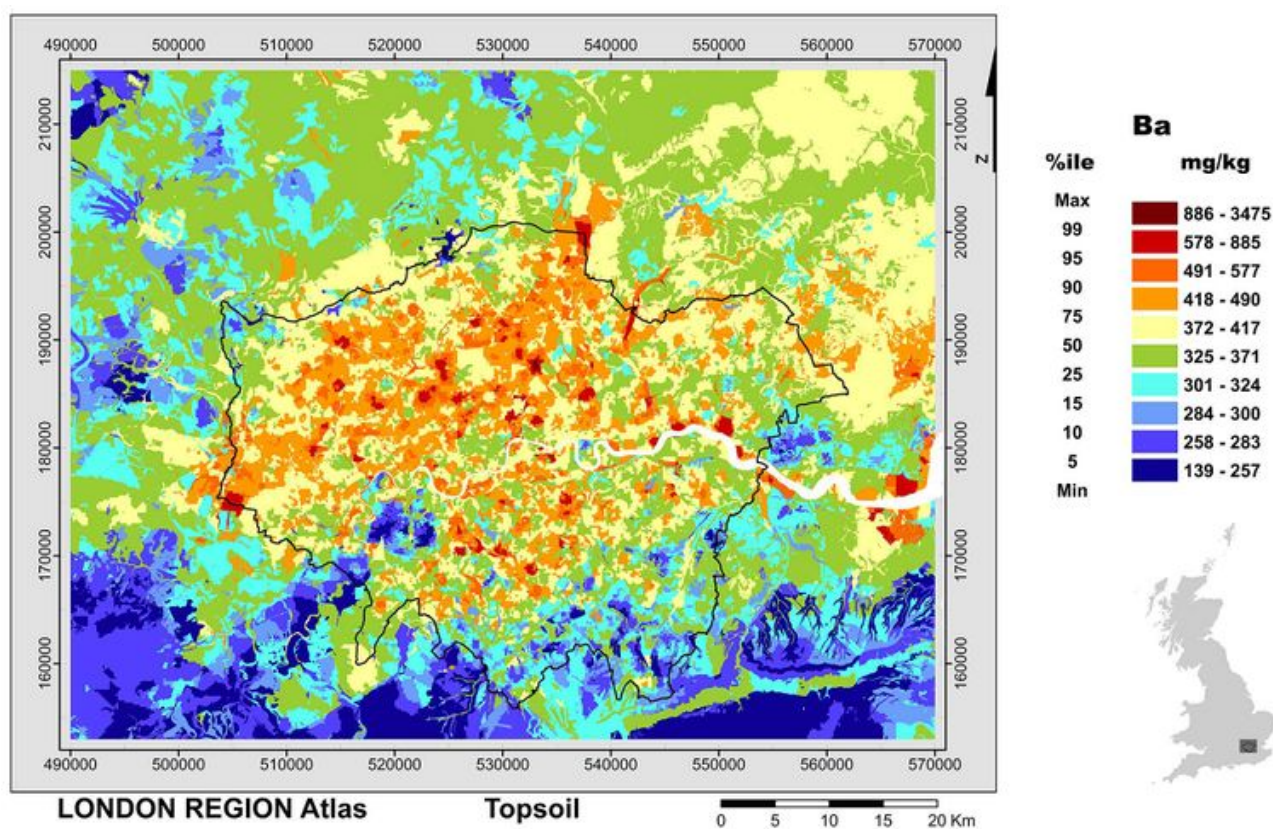

File:P930113.jpg

From Earthwise

[Jump to navigation](#) [Jump to search](#)

- [File](#)
- [File history](#)
- [File usage](#)
- [Metadata](#)



Summary

description	English: Barium: London Region Atlas of Topsoil Geochemistry. British Geological Survey
source	London Region Atlas of Topsoil Geochemistry
author	Ferreira, A, Johnson, C C, Appleton, J D, Flight, D M A, Lister, T R, Knights, K V, Ander, L, Scheib, C, Scheib, A, Cave, M, Wragg, J, Fordyce, F and Lawley, R.

Licencing

{{subst:Custom license marker added by UW}}