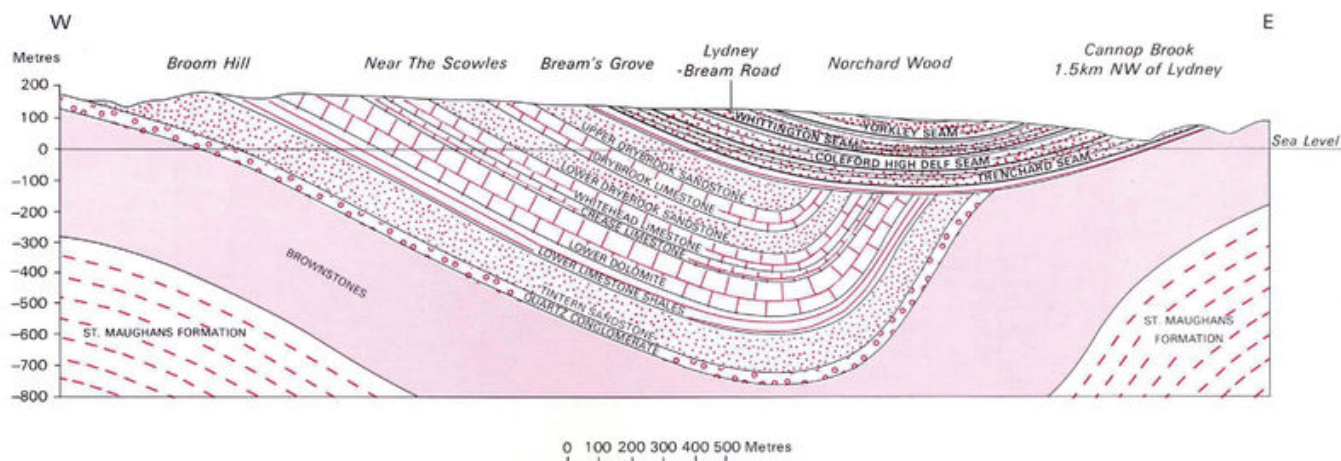

File:P948969.jpg

From Earthwise

[Jump to navigation](#) [Jump to search](#)

- [File](#)
- [File history](#)
- [File usage](#)



Summary

description	English: Figure 14 Section across the southern end of the Forest of Dean Coalfield.
source	Bristol and Gloucester Regional Guide
author	G W Green