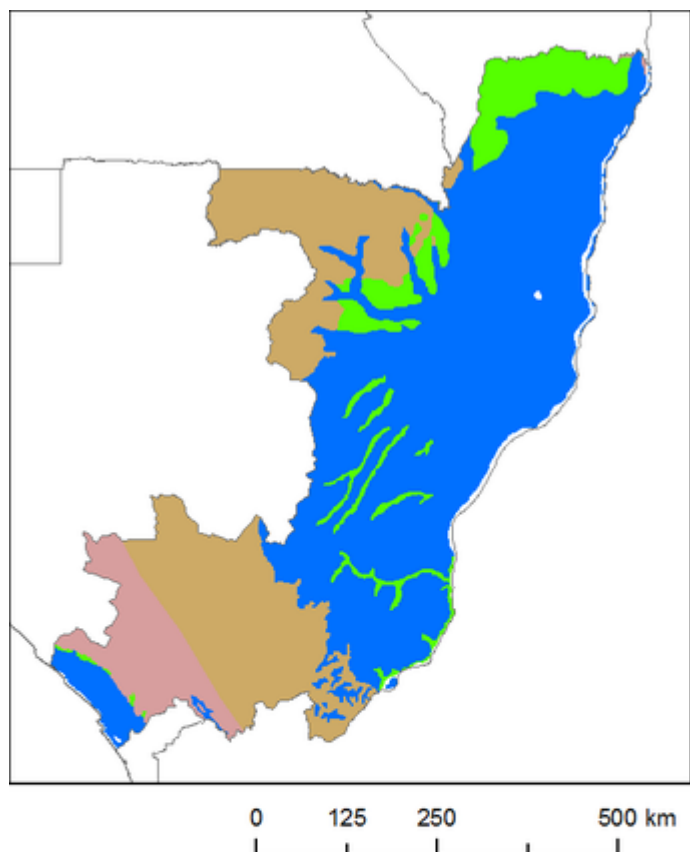

File:RepublicOfCongo Geology3.png

From Earthwise

[Jump to navigation](#) [Jump to search](#)

- [File](#)
- [File history](#)
- [File usage](#)
- [Metadata](#)

Republic of the Congo - Geology

	Salt dome
	Quaternary unconsolidated
	Sedimentary - Cretaceous-Tertiary
	Upper Precambrian metasedimentary - sometimes karstic
	Upper Precambrian metasedimentary
	Middle and Lower Precambrian Basement



Licensing

This image is licensed under a [Creative Commons Attribution-ShareAlike 3.0 Unported License](#). For full details see the [Terms of use](#) page.