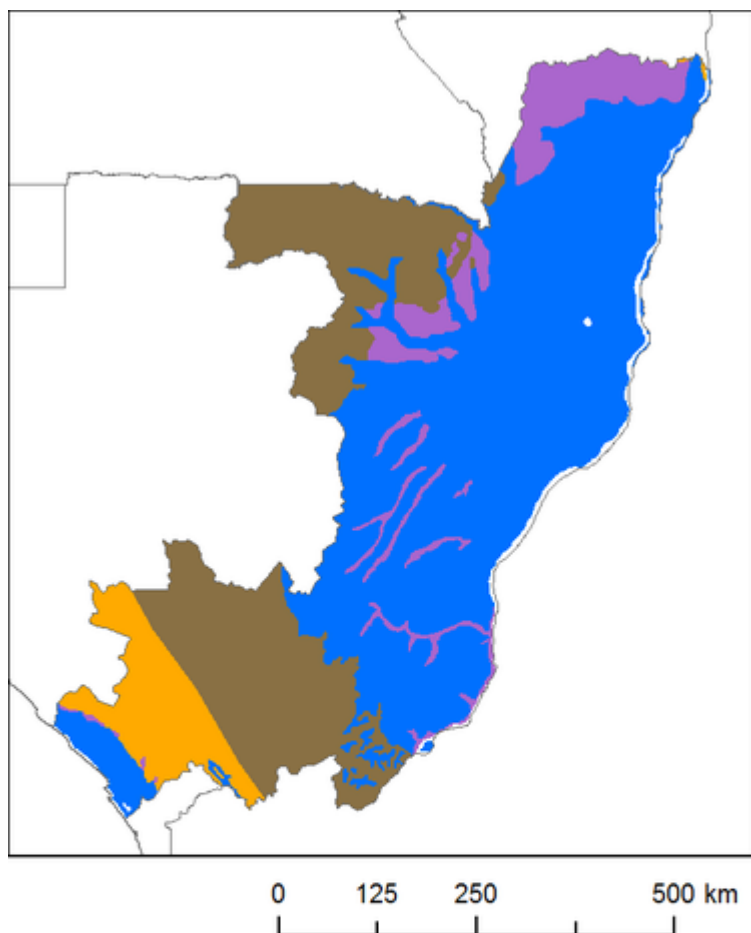

File:RepublicOfCongo Hydrogeology3.png

From Earthwise

[Jump to navigation](#) [Jump to search](#)

- [File](#)
- [File history](#)
- [File usage](#)
- [Metadata](#)

Republic of the Congo - Aquifer Type and Productivity



Licensing

This image is licensed under a [Creative Commons Attribution-ShareAlike 3.0 Unported License](#). For full details see the [Terms of use](#) page.