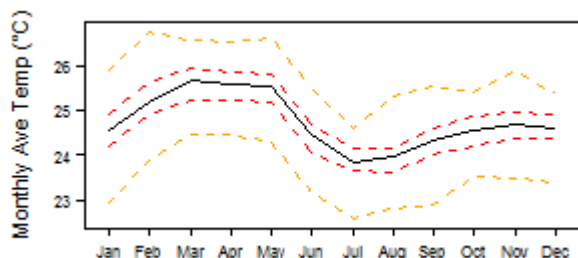

File:Republic of Congo Am tmp Monthly.png

From Earthwise

[Jump to navigation](#) [Jump to search](#)

- [File](#)
- [File history](#)
- [File usage](#)

No higher resolution available.
