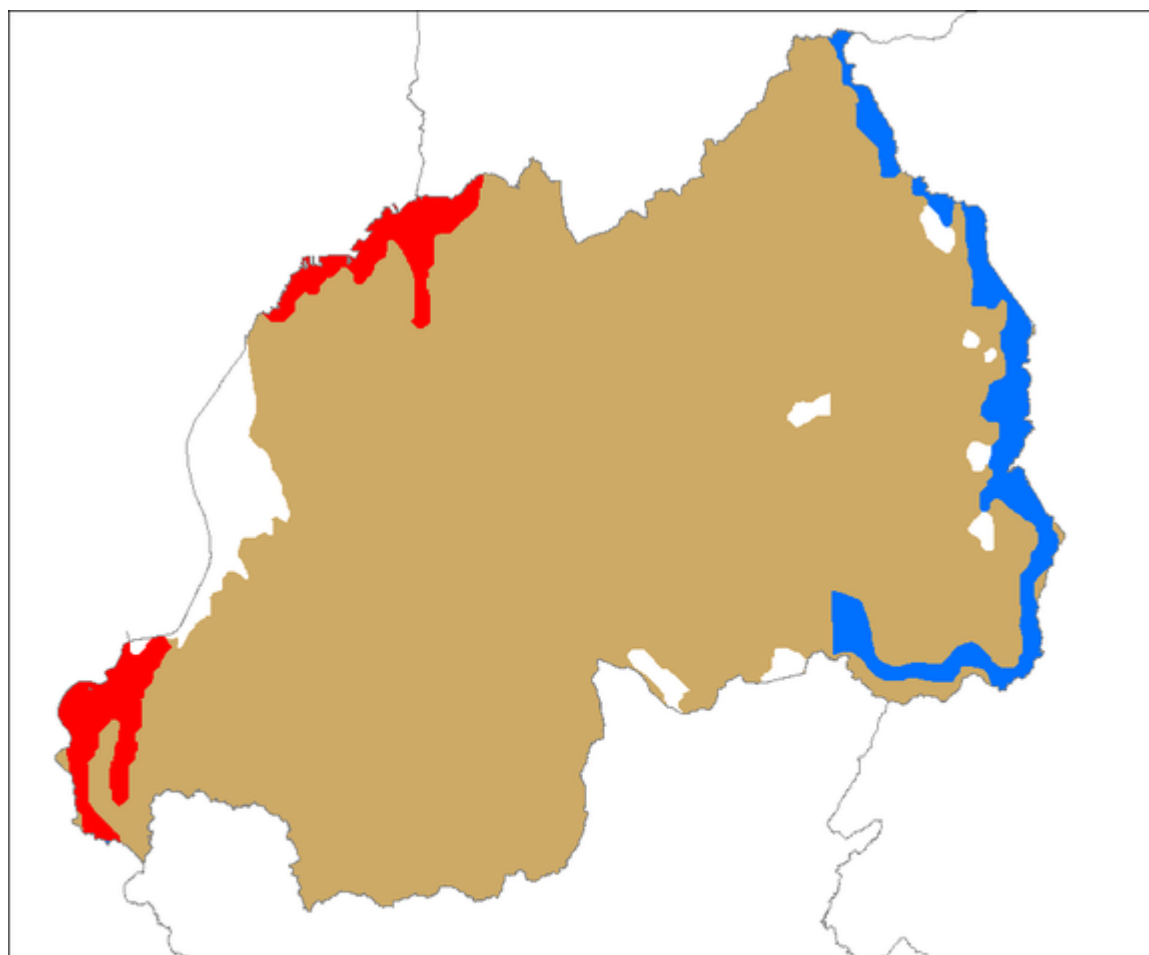

File:Rwanda Geology2.png

From Earthwise

[Jump to navigation](#) [Jump to search](#)

- [File](#)
- [File history](#)
- [File usage](#)
- [Metadata](#)

Geology

- Quaternary unconsolidated sedimentary
- Cenozoic Volcanic
- Precambrian basement undifferentiated



Licencing

This image is licensed under a [Creative Commons Attribution-ShareAlike 3.0 Unported License](#). For full details see the [Terms of use](#) page.

File usage

The following page links to this file:

- [Hydrogeology of Rwanda](#)

Metadata

This file contains additional information, probably added from the digital camera or scanner used to create or digitise it.