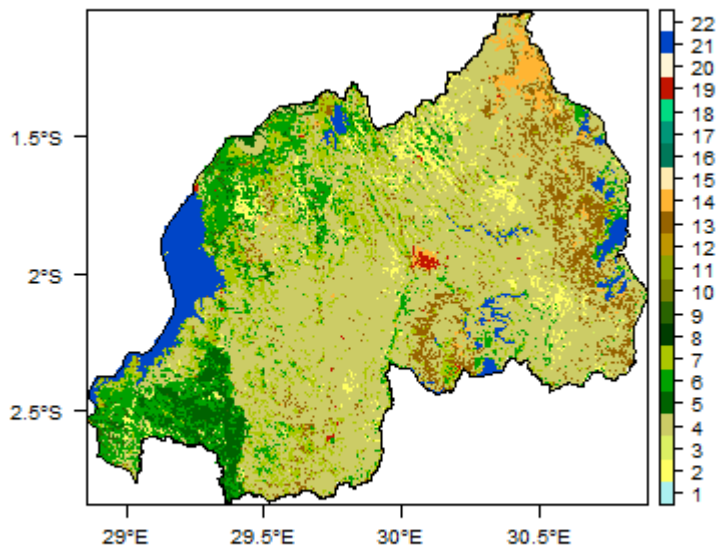

# File:Rwanda LandCover.png

From Earthwise

[Jump to navigation](#) [Jump to search](#)

- [File](#)
- [File history](#)
- [File usage](#)

No higher resolution available.
