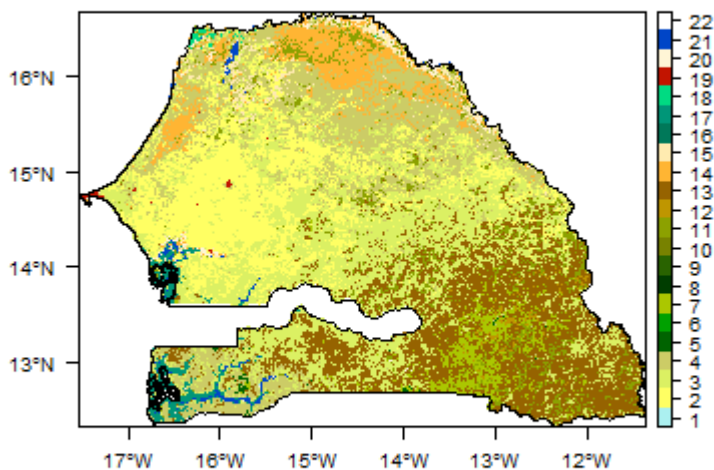

File:Senegal LandCover.png

From Earthwise

[Jump to navigation](#) [Jump to search](#)

- [File](#)
- [File history](#)
- [File usage](#)

No higher resolution available.
