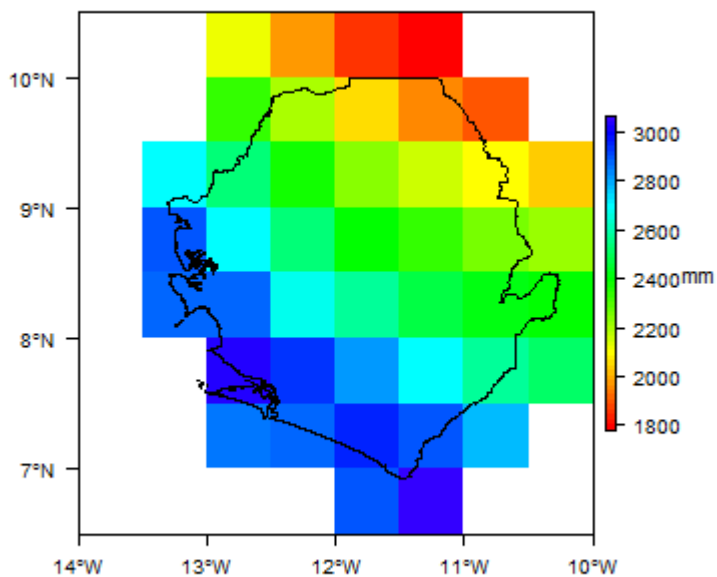

# File:Sierra Leone ClimatePrecip.png

From Earthwise

[Jump to navigation](#) [Jump to search](#)

- [File](#)
- [File history](#)
- [File usage](#)

No higher resolution available.
