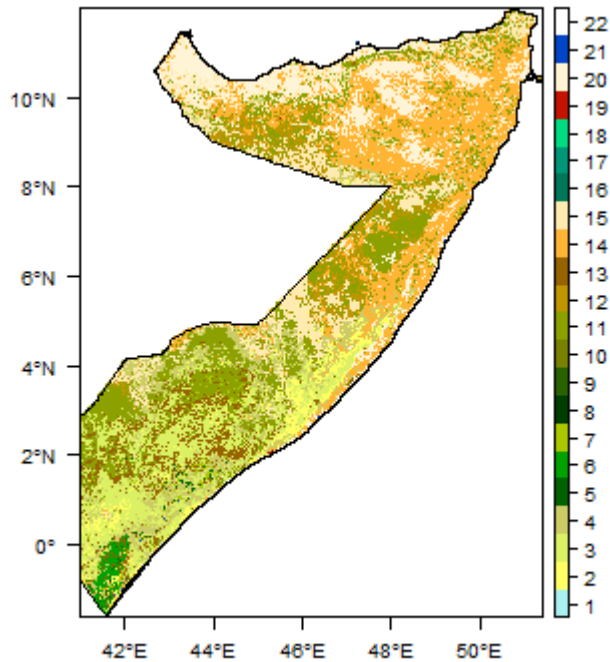

File:Somalia LandCover.png

From Earthwise

[Jump to navigation](#) [Jump to search](#)

- [File](#)
- [File history](#)
- [File usage](#)

No higher resolution available.


Summary

description	English: African groundwater
--------------------	-------------------------------------

source	African groundwater
---------------	---------------------

author	BGS
---------------	-----