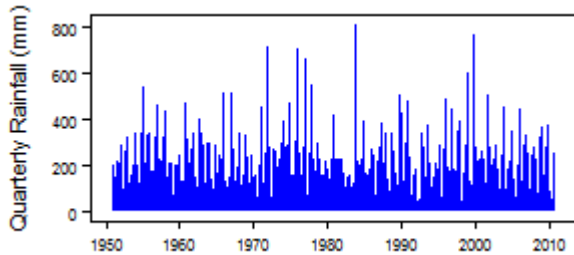

File:South Africa Aw pre Qts.png

From Earthwise

[Jump to navigation](#) [Jump to search](#)

- [File](#)
- [File history](#)
- [File usage](#)

No higher resolution available.
