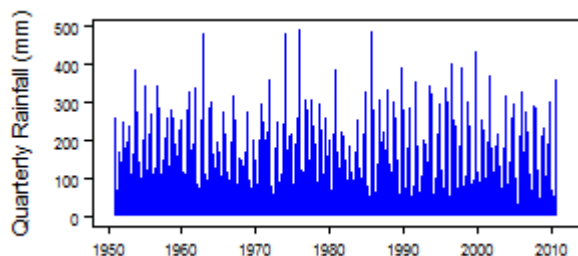

# File:South Africa Cfb pre Qts.png

From Earthwise

[Jump to navigation](#) [Jump to search](#)

- [File](#)
- [File history](#)
- [File usage](#)

No higher resolution available.
