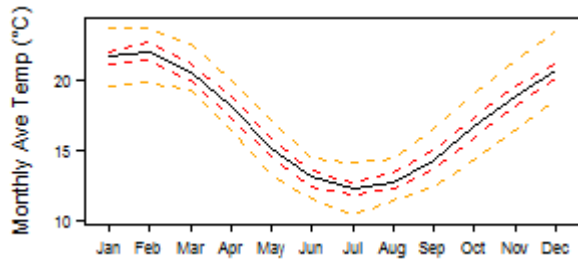

File:South Africa Csb tmp Monthly.png

From Earthwise

[Jump to navigation](#) [Jump to search](#)

- [File](#)
- [File history](#)
- [File usage](#)

No higher resolution available.
