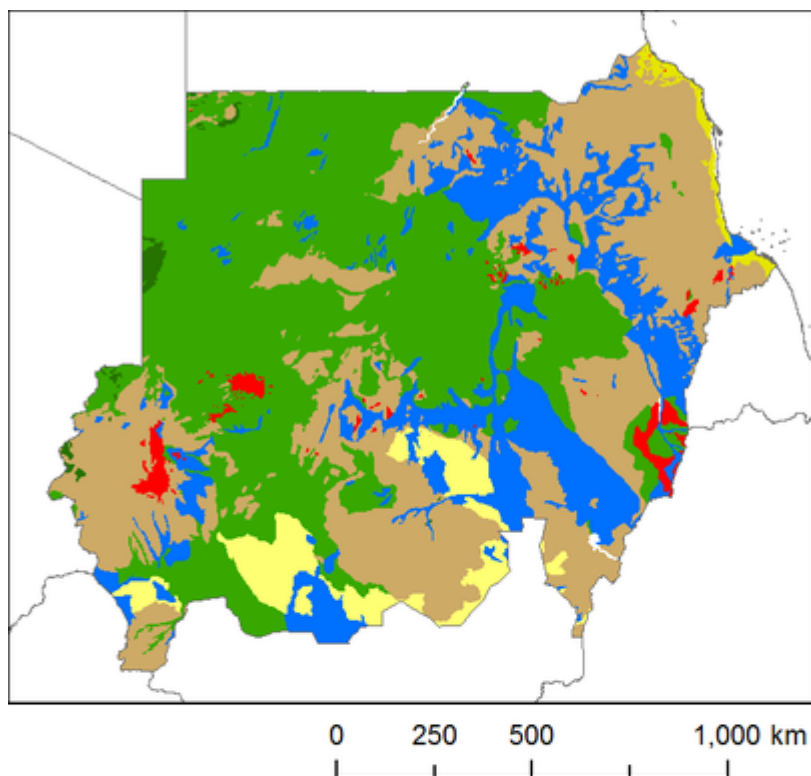

File:Sudan Geology4.png

From Earthwise

[Jump to navigation](#) [Jump to search](#)

- [File](#)
- [File history](#)
- [File usage](#)
- [Metadata](#)

Sudan - Geology

- Quaternary-Tertiary unconsolidated sedimentary
- Tertiary-Quaternary - Um Ruwaba Formation
- Dominantly Tertiary - Red Sea sedimentary
- Tertiary volcanic
- Mesozoic - dominantly Nubian Sandstone, including overlying formations
- Palaeozoic Sedimentary
- Precambrian (undifferentiated)



Licensing

This image is licensed under a [Creative Commons Attribution-ShareAlike 3.0 Unported License](#). For full details see the [Terms of use](#) page.

File usage

The following page links to this file:

- [Hydrogeology of Sudan](#)

Metadata

This file contains additional information, probably added from the digital camera or scanner used to create or digitise it.

If the file has been modified from its original state, some details may not fully reflect the modified file.

Horizontal resolution 51.18 dpc

Vertical resolution 51.18 dpc

Retrieved from 'http://earthwise.bgs.ac.uk/index.php?title=File:Sudan_Geology4.png&oldid=42482'