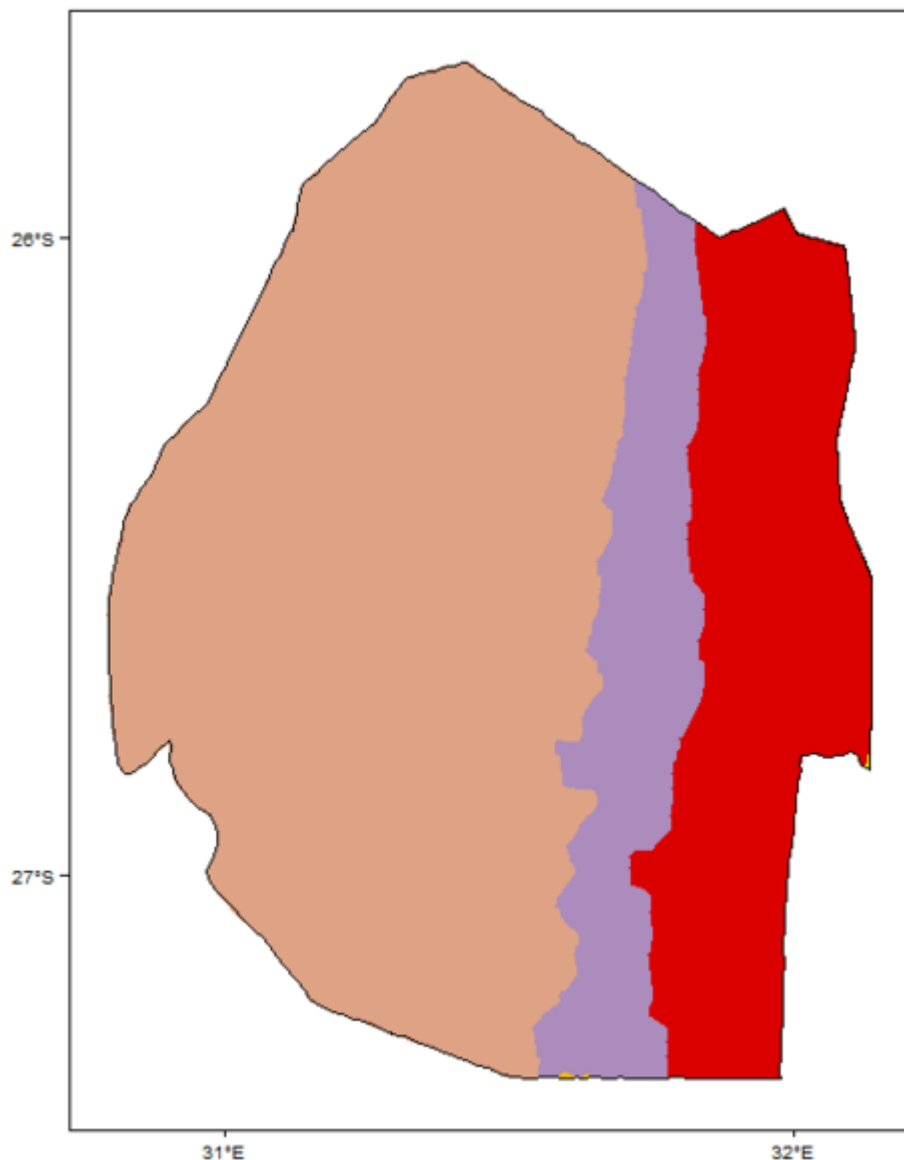

# File:Swaziland Hydrogeology.png

From Earthwise

[Jump to navigation](#) [Jump to search](#)

- [File](#)
- [File history](#)
- [File usage](#)



## File history

Click on a date/time to view the file as it appeared at that time.

Date/Time	Thumbnail	Dimensions	User	Comment
current <a href="#">16:48, 22 September 2015</a>		650 × 650 (6 KB)	<a href="#">Beod</a> ( <a href="#">talk</a>   <a href="#">contribs</a> )	