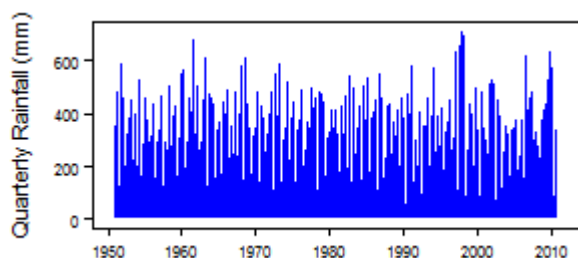

File:Tanzania Af pre Qts.png

From Earthwise

[Jump to navigation](#) [Jump to search](#)

- [File](#)
- [File history](#)
- [File usage](#)

No higher resolution available.


Summary

description	English: African groundwater
source	African groundwater
author	BGS

Licencing

{{subst:Custom license marker added by UW}}