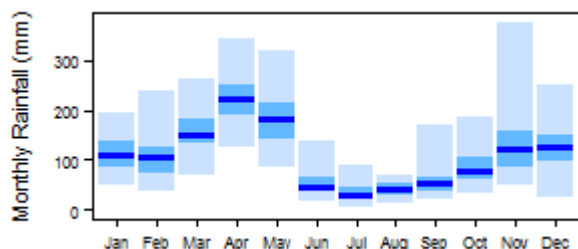

File:Tanzania Am pre Monthly.png

From Earthwise

[Jump to navigation](#) [Jump to search](#)

- [File](#)
- [File history](#)
- [File usage](#)

No higher resolution available.
