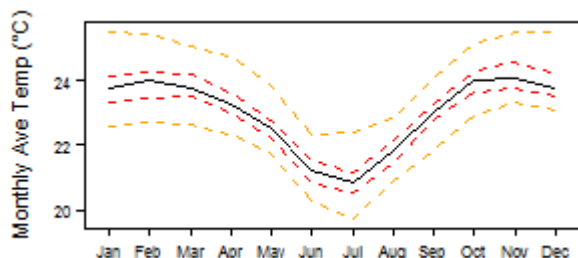

File:Tanzania Aw tmp Monthly.png

From Earthwise

[Jump to navigation](#) [Jump to search](#)

- [File](#)
- [File history](#)
- [File usage](#)

No higher resolution available.
