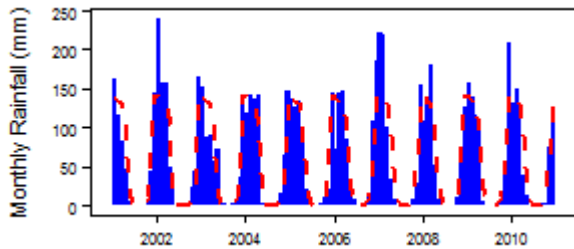

File:Tanzania BSh pre Mts.png

From Earthwise

[Jump to navigation](#) [Jump to search](#)

- [File](#)
- [File history](#)
- [File usage](#)

No higher resolution available.
