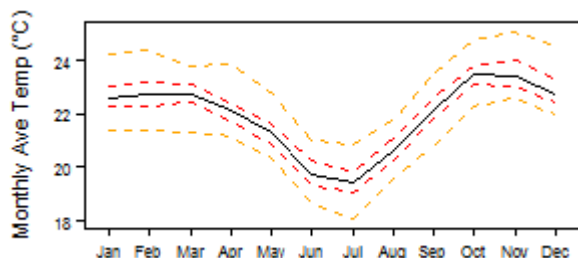

File:Tanzania BSh tmp Monthly.png

From Earthwise

[Jump to navigation](#) [Jump to search](#)

- [File](#)
- [File history](#)
- [File usage](#)

No higher resolution available.
