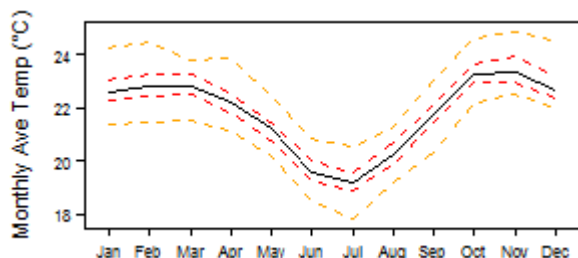

# File:Tanzania BWh tmp Monthly.png

From Earthwise

[Jump to navigation](#) [Jump to search](#)

- [File](#)
- [File history](#)
- [File usage](#)

No higher resolution available.
