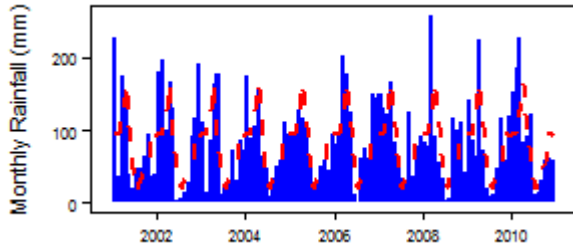

File:Tanzania Cfb pre Mts.png

From Earthwise

[Jump to navigation](#) [Jump to search](#)

- [File](#)
- [File history](#)
- [File usage](#)

No higher resolution available.
