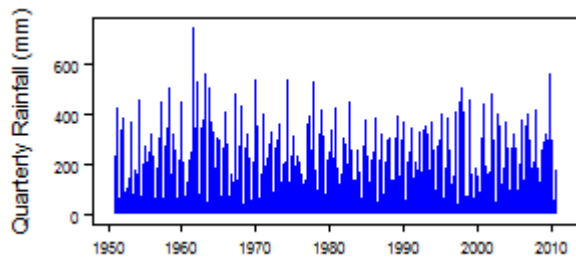

File:Tanzania Cfb pre Qts.png

From Earthwise

[Jump to navigation](#) [Jump to search](#)

- [File](#)
- [File history](#)
- [File usage](#)

No higher resolution available.
