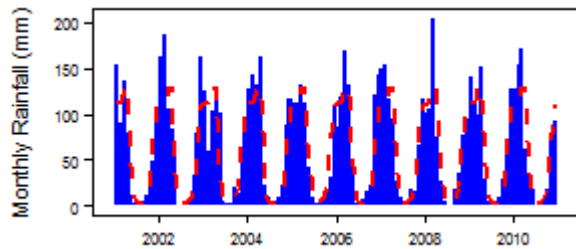

File:Tanzania Cwb pre Mts.png

From Earthwise

[Jump to navigation](#) [Jump to search](#)

- [File](#)
- [File history](#)
- [File usage](#)

No higher resolution available.
