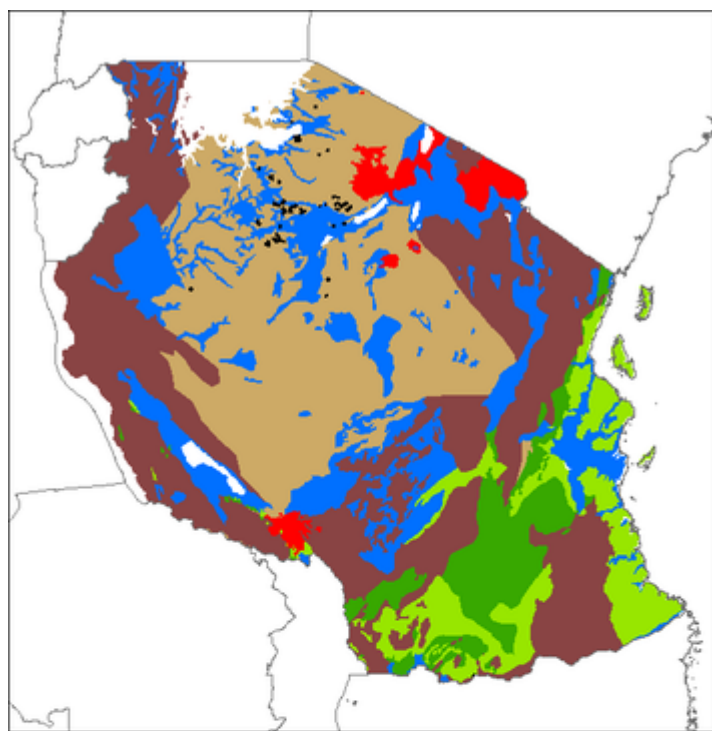

File:Tanzania Geology3.png

From Earthwise

[Jump to navigation](#) [Jump to search](#)

- [File](#)
- [File history](#)
- [File usage](#)
- [Metadata](#)

0 125 250 500 km

Tanzania - Geology

■	Tertiary-Quaternary unconsolidated
■	Tertiary-Quaternary volcanic
■	Kimberlites
■	Sedimentary - Jurassic-Tertiary
■	Mesozoic sedimentary - Karoo
■	Precambrian Mobile/Orogenic Belt
■	Precambrian Craton