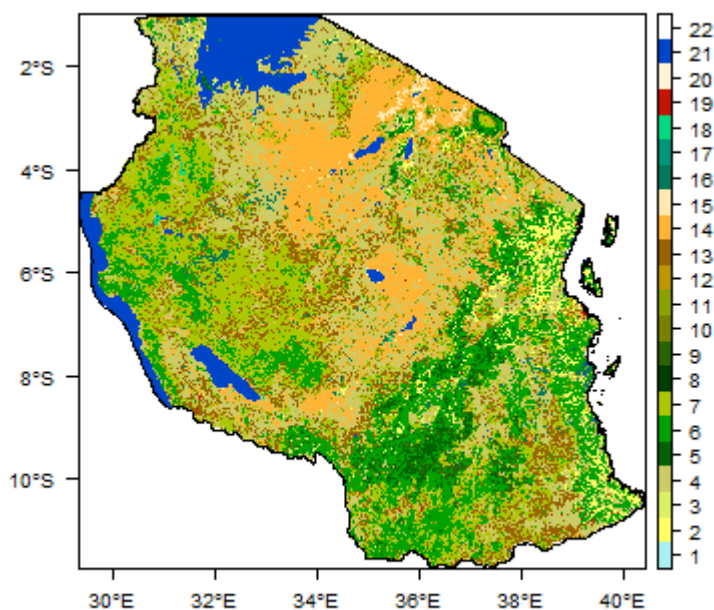

# File:Tanzania LandCover.png

From Earthwise

[Jump to navigation](#) [Jump to search](#)

- [File](#)
- [File history](#)
- [File usage](#)

No higher resolution available.
