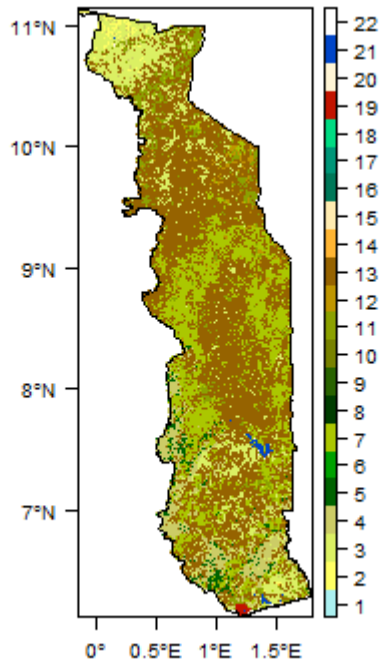

File:Togo LandCover.png

From Earthwise

[Jump to navigation](#) [Jump to search](#)

- [File](#)
- [File history](#)
- [File usage](#)

No higher resolution available.
