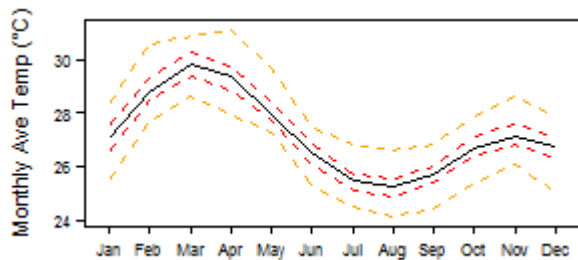

File:Togo tmp Monthly.png

From Earthwise

[Jump to navigation](#) [Jump to search](#)

- [File](#)
- [File history](#)
- [File usage](#)

No higher resolution available.
