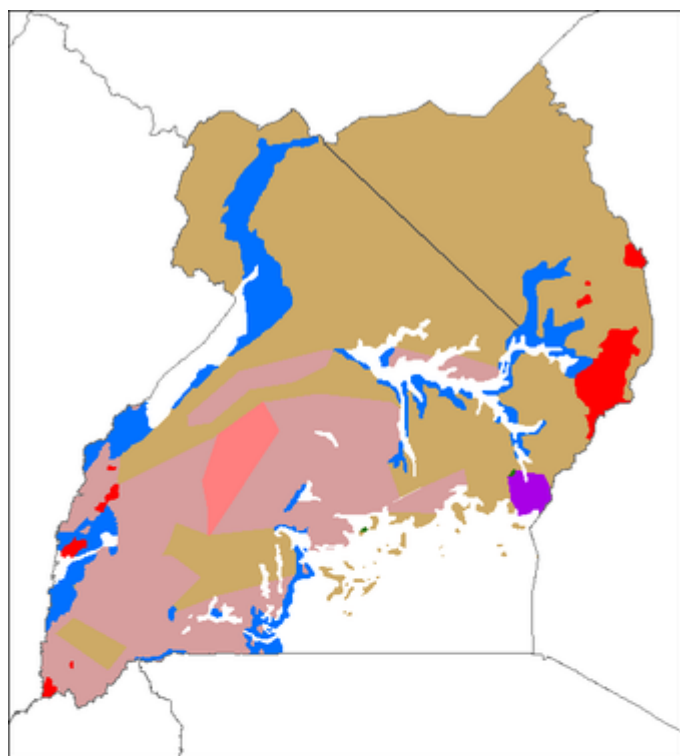

File:Uganda Geology3.png

From Earthwise

[Jump to navigation](#) [Jump to search](#)

- [File](#)
- [File history](#)
- [File usage](#)
- [Metadata](#)

0 37.5 75 150 km

Uganda - Geology

- Tertiary-Quaternary: unconsolidated sedimentary
- Volcanic
- Palaeozoic-Mesozoic: sedimentary
- Aswa Shear Zone
- Precambrian: granites
- Precambrian: metavolcanics
- Precambrian: dominantly metasedimentary (Kibaran Fold Belt)
- Precambrian: dominantly metasedimentary
- Precambrian: dominantly granulites and gneisses