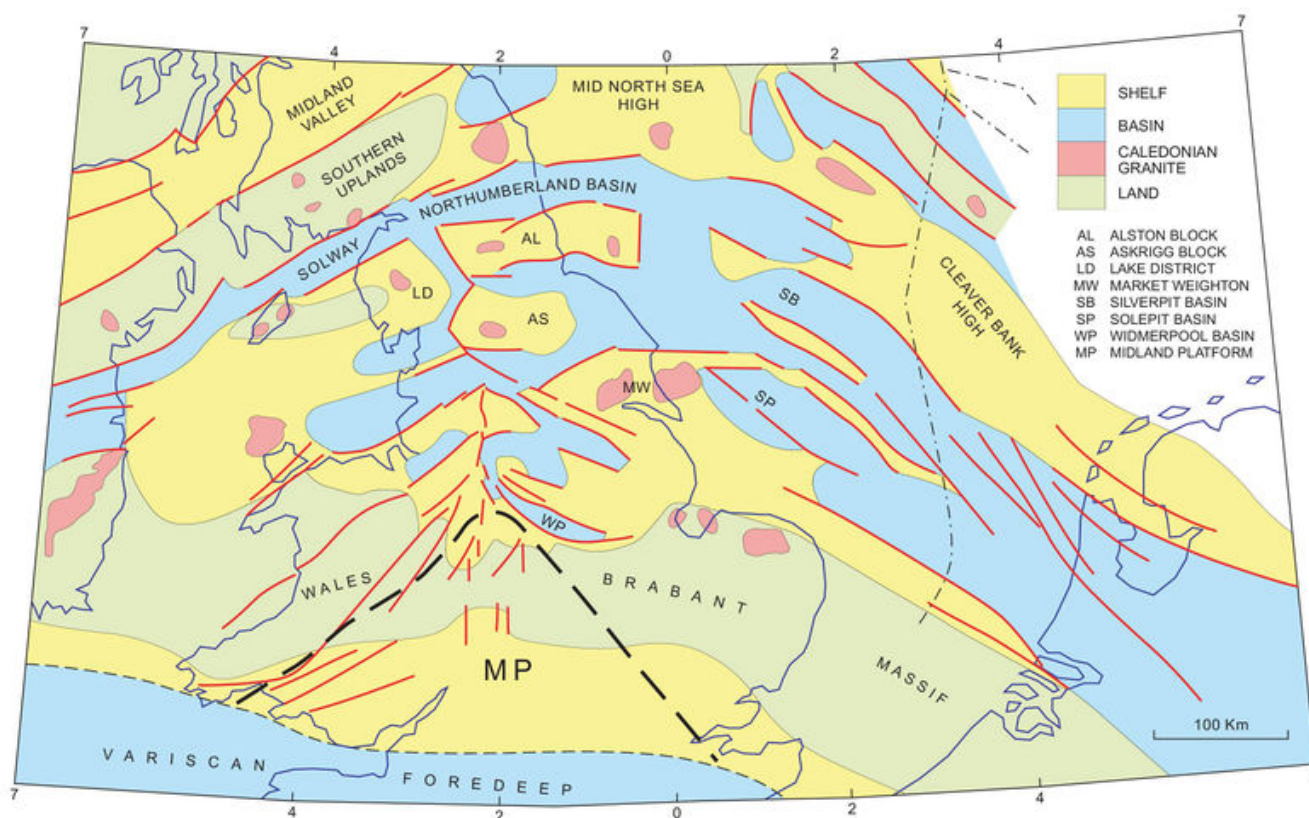

File:YGS CHR 01 REGI FIG 04.jpg

From Earthwise

[Jump to navigation](#) [Jump to search](#)

- [File](#)
- [File history](#)
- [File usage](#)
- [Metadata](#)



Summary

description

English: Figure 4 The Early Carboniferous structural pattern across southern Britain and the Southern North Sea is draped around the Midland Platform (MP). The pattern outlines inherited southwest-trending structures parallel to the Iapetus Suture in the west and southeast-trending structures in the east that may be related to closure of the Tornquist Sea. Modified from Corfield et al. (1996).