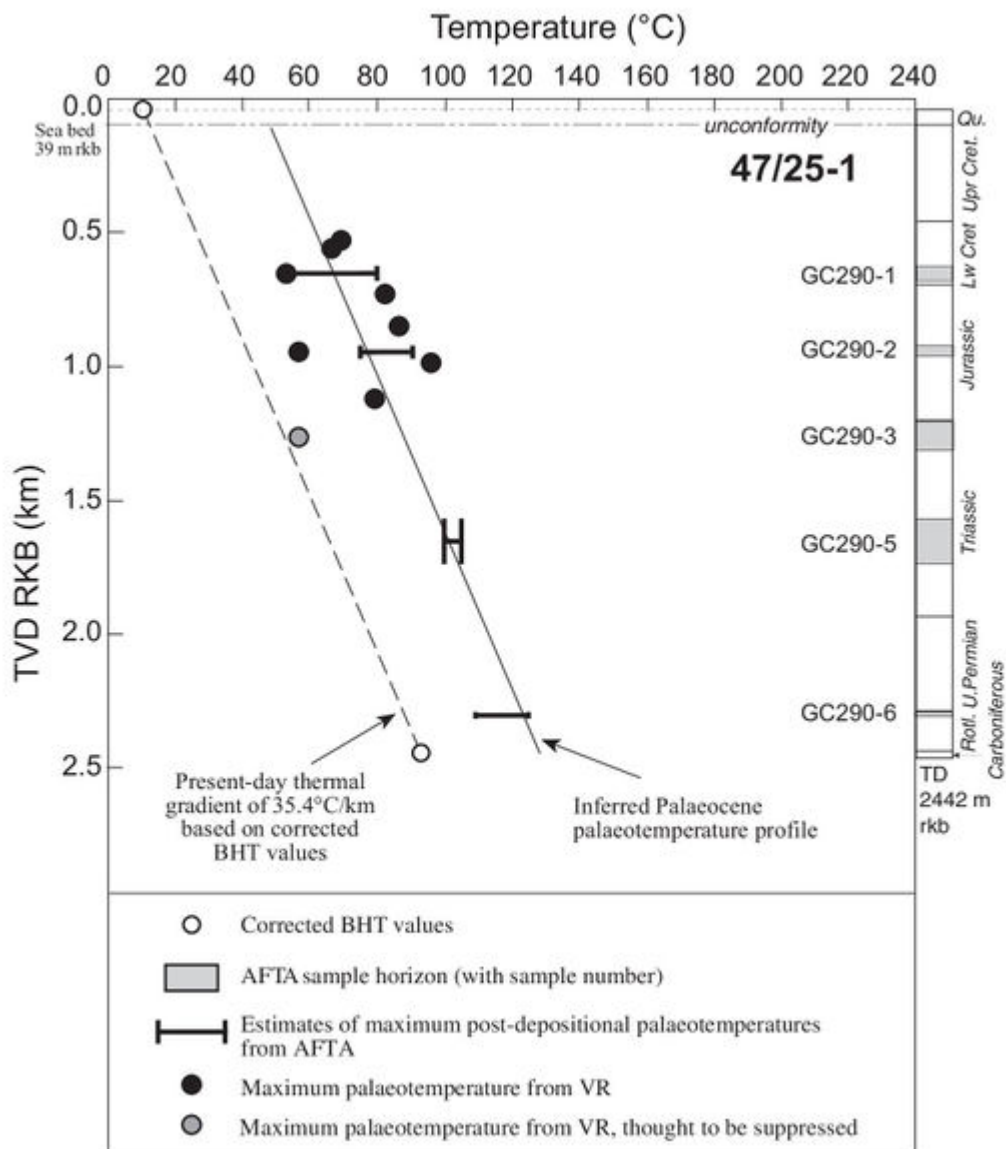

File:YGS CHR 03 POST FIG 04.jpg

From Earthwise

[Jump to navigation](#) [Jump to search](#)

- [File](#)
- [File history](#)
- [File usage](#)
- [Metadata](#)



Summary

description	<p>English: Figure 4 Palaeotemperatures determined from AFTA and VR data in well 47/25-1 define a linear depth profile (solid line), subparallel to the present-day temperature profile (dashed line) derived from corrected BHT values in this well, and offset to higher temperatures by ~30–40°C. This suggests that heating was attributable primarily to deeper burial, with little or no difference in heat-flow compared to the present day.</p> <p>From: Carboniferous hydrocarbon resources: the southern North Sea and surrounding onshore areas, edited by J. D. Collinson, D. J. Evans, D. W. Holliday, N. S. Jones. Published as volume 7 in the Occasional Publications series of the Yorkshire Geological Society, Copyright Yorkshire Geological Society 2005.</p>
source	Yorkshire Geological Society
author	Paul F. Green

Date/Time	Thumbnail	Dimensions	User	Comment
-----------	-----------	------------	------	---------

current [17:32, 16 August 2019](#)

1,482 × 1,603
(293 KB)

[Scotfot](#) ([talk](#) | [contribs](#))

[19:26, 28 July 2019](#)