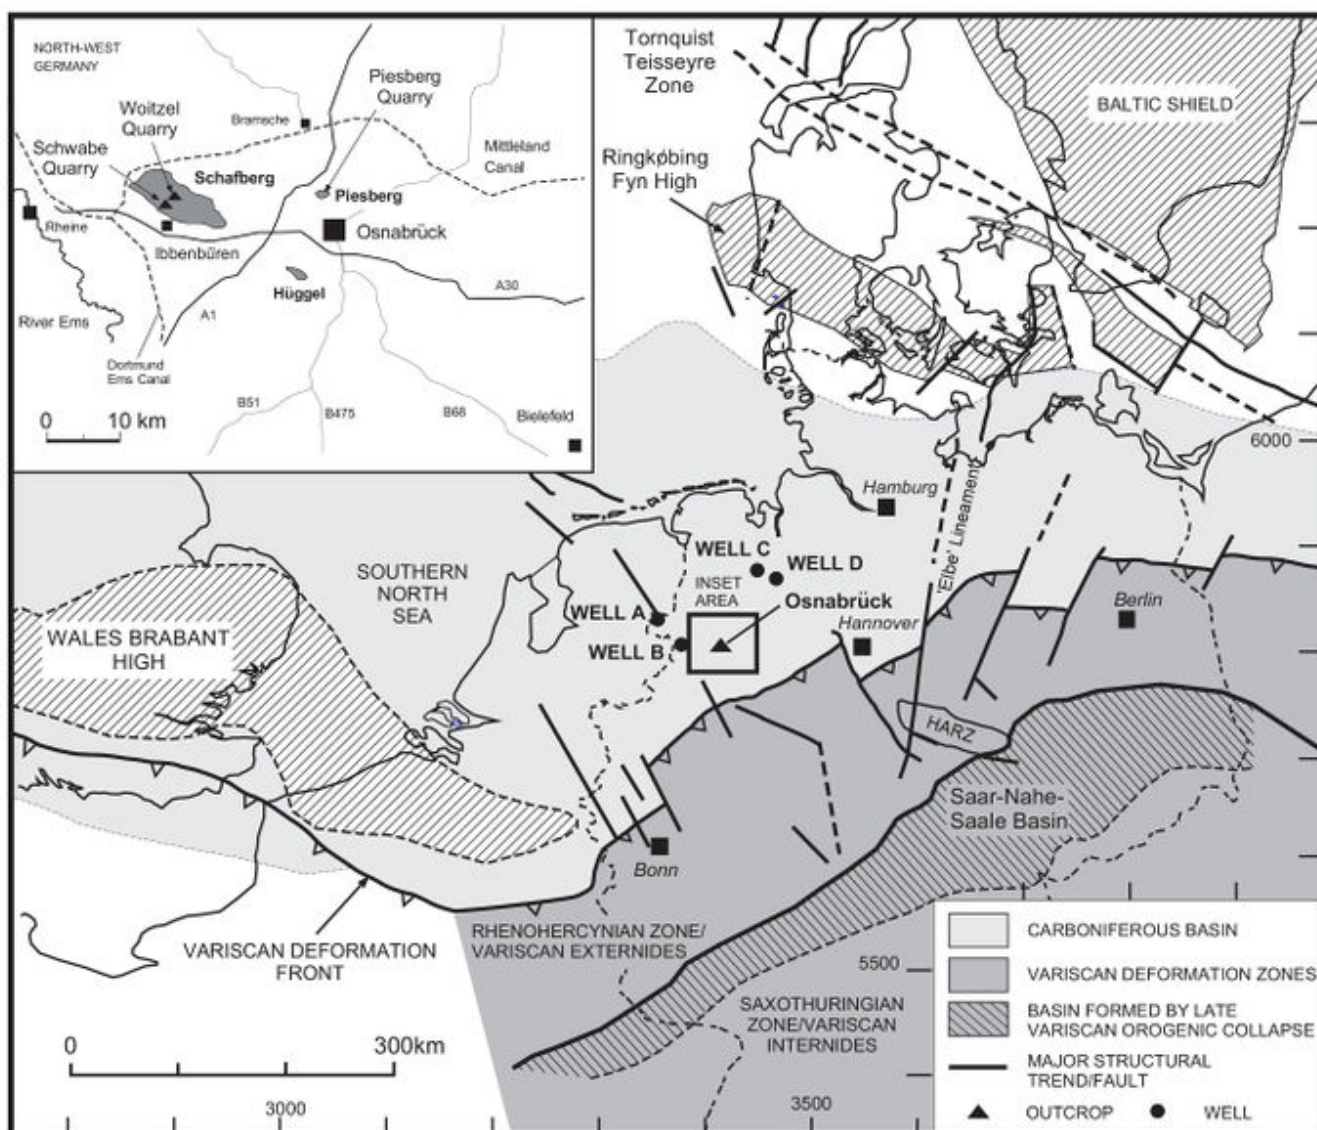

File:YGS CHR 05 FLUV FIG 01.jpg

From Earthwise

[Jump to navigation](#) [Jump to search](#)

- [File](#)
- [File history](#)
- [File usage](#)
- [Metadata](#)



Summary

| | |
|--------------------|--|
| description | <p>English: Figure 1 Main structural elements of part of the West European Carboniferous Basin (based mainly on Hedemann & Teichmüller (1971) and Maynard et al. (1997). Inset map shows the location of the main Upper Carboniferous (Bolsovian and Westphalian D) outcrops in the northwestern part of Germany described in this paper. Wells A–D are illustrated in Figure 7.</p> <p>From: Carboniferous hydrocarbon resources: the southern North Sea and surrounding onshore areas, edited by J. D. Collinson, D. J. Evans, D. W. Holliday, N. S. Jones. Published as volume 7 in the Occasional Publications series of the Yorkshire Geological Society, Copyright Yorkshire Geological Society 2005.</p> |
| source | Yorkshire Geological Society |
| author | Neil S. Jones and Brian W. Glover |