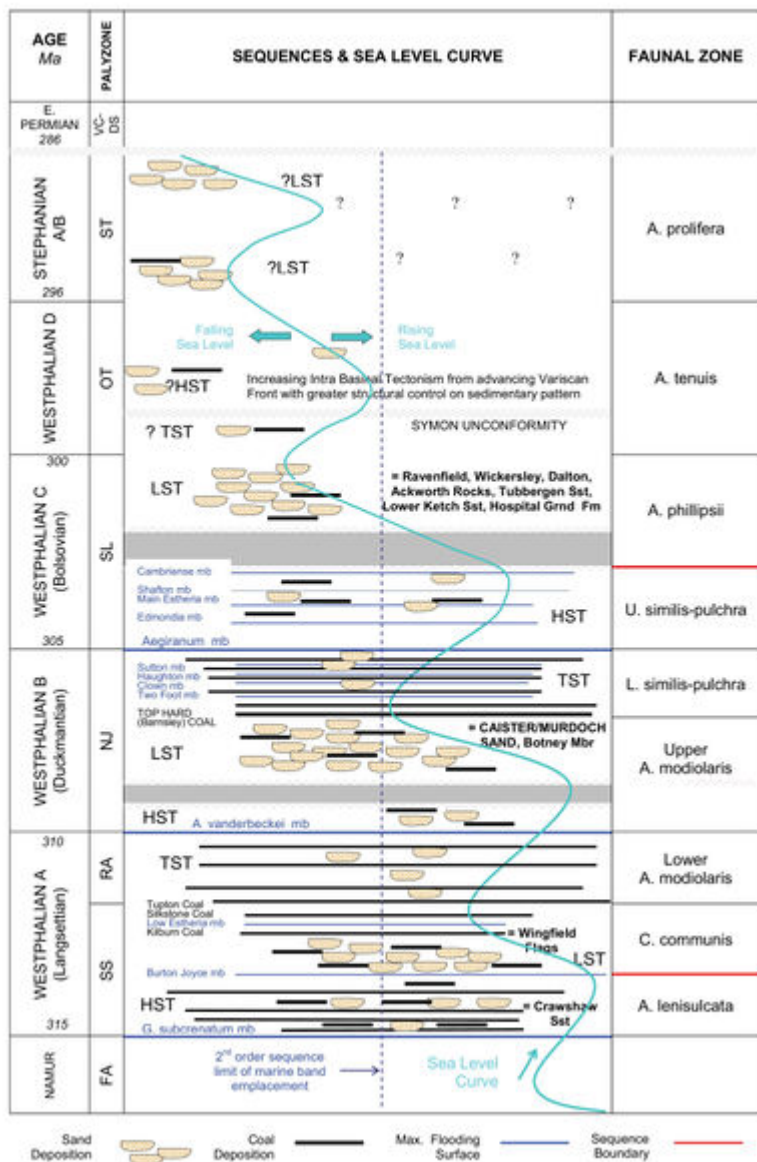

# File:YGS CHR 06 ASEQ FIG 05.jpg

From Earthwise

[Jump to navigation](#) [Jump to search](#)

- [File](#)
- [File history](#)
- [File usage](#)
- [Metadata](#)



## Summary

<b>description</b>	<b>English:</b> Figure 5 Late Carboniferous stratigraphy and sequences. From: <a href="#">Carboniferous hydrocarbon resources: the southern North Sea and surrounding onshore areas</a> , edited by J. D. Collinson, D. J. Evans, D. W. Holliday, N. S. Jones. Published as volume 7 in the Occasional Publications series of the <a href="#">Yorkshire Geological Society</a> , Copyright <a href="#">Yorkshire Geological Society</a> 2005.
<b>source</b>	Yorkshire Geological Society
<b>author</b>	J. M. Cole, M. Whitaker, M. Kirk, S. Crittenden

## File usage

The following page links to this file:

- [A sequence-stratigraphy scheme of the Late Carboniferous, southern North Sea, Anglo-Dutch sector](#)