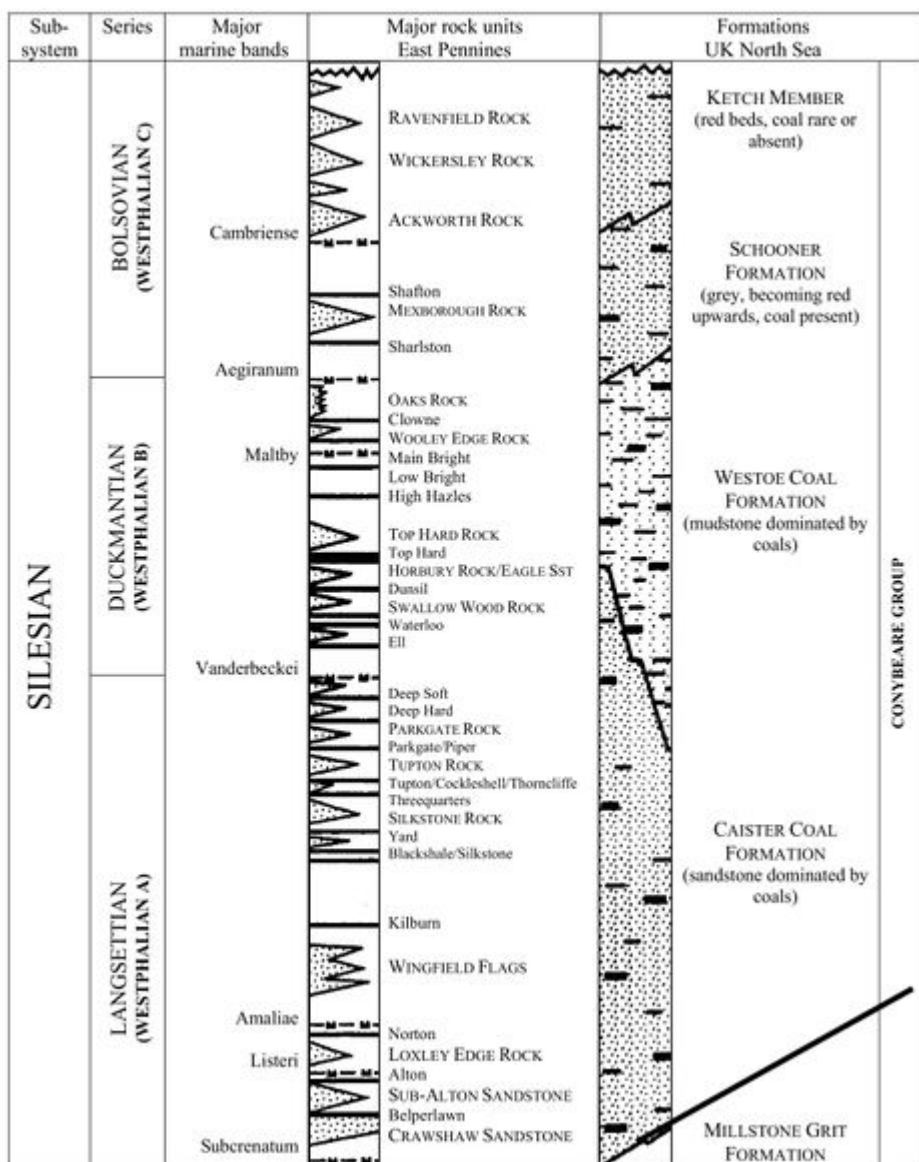

File:YGS CHR 08 IMAG FIG 01.jpg

From Earthwise

[Jump to navigation](#) [Jump to search](#)

- [File](#)
- [File history](#)
- [File usage](#)
- [Metadata](#)



Summary

description	<p>English: Figure 1 The stratigraphy of the Silesian of the East Pennine Basin and the Southern North Sea. In the southern North Sea sandstone dominates the Namurian and the Caister Coal Formation is also generally sandstone rich. The middle and upper Westphalian B successions are notably sandstone free, where proved, and are similar to successions in the East Pennines. (Modified from Guion et al, 1995)</p> <p>From: Carboniferous hydrocarbon resources: the southern North Sea and surrounding onshore areas, edited by J. D. Collinson, D. J. Evans, D. W. Holliday, N. S. Jones. Published as volume 7 in the Occasional Publications series of the Yorkshire Geological Society , Copyright Yorkshire Geological Society 2005.</p>
source	Yorkshire Geological Society
author	B.A. McGlen and J.H. Rippon