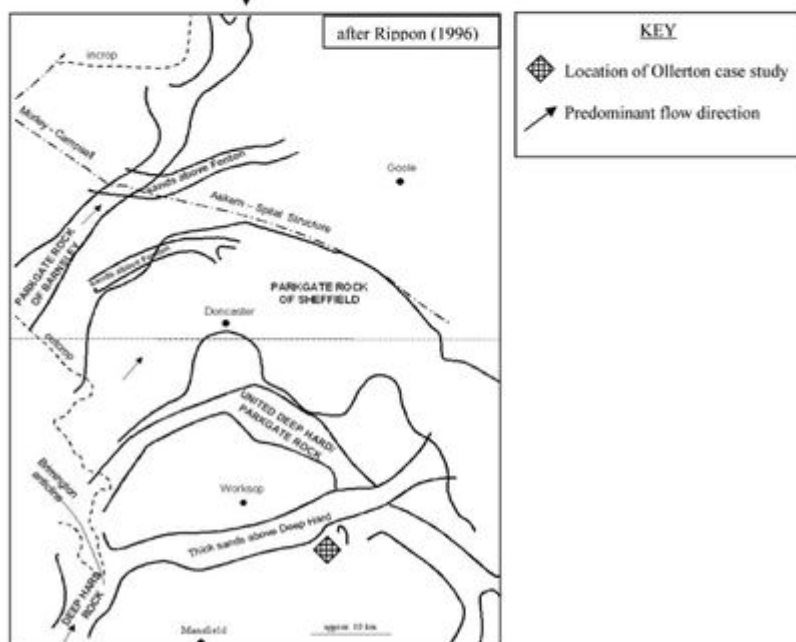

File:YGS CHR 08 IMAG FIG 02.jpg

From Earthwise

[Jump to navigation](#) [Jump to search](#)

- [File](#)
- [File history](#)
- [File usage](#)
- [Metadata](#)



Summary

description	<p>English: Figure 2 Location maps showing main structural units, some onshore and SNS Carboniferous reservoirs and the location of the Ollerton case study. Large sandstone bodies are well known across the East Pennine Basin. Although some show a correlation with the underlying structure, such as the Parkgate Rock (Sandstone), which swings round into the Gainsborough Trough, others, such as the sandstones above the Deep Hard, cut across the Dinantian basement.</p> <p>From: Carboniferous hydrocarbon resources: the southern North Sea and surrounding onshore areas, edited by J. D. Collinson, D. J. Evans, D. W. Holliday, N. S. Jones. Published as volume 7 in the Occasional Publications series of the Yorkshire Geological Society, Copyright Yorkshire Geological Society 2005.</p>
source	Yorkshire Geological Society
author	B.A. McGlen and J.H. Rippon