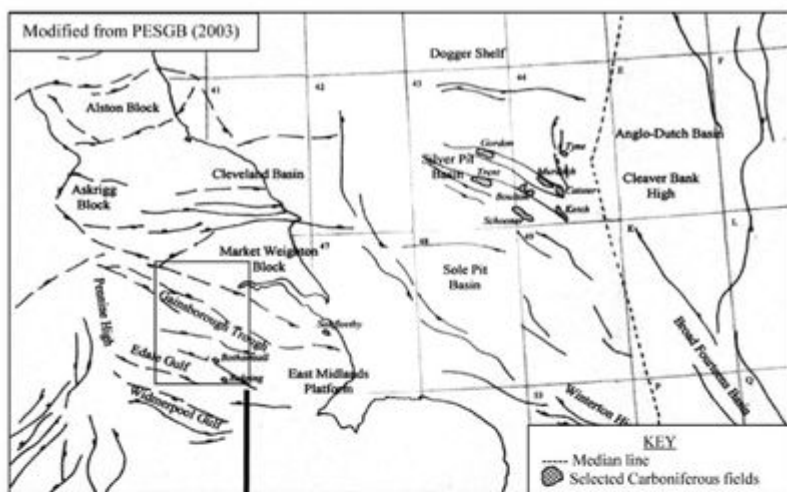

File:YGS CHR 08 IMAG FIG 02.jpg

From Earthwise

[Jump to navigation](#) [Jump to search](#)

- [File](#)
- [File history](#)
- [File usage](#)
- [Metadata](#)



Summary