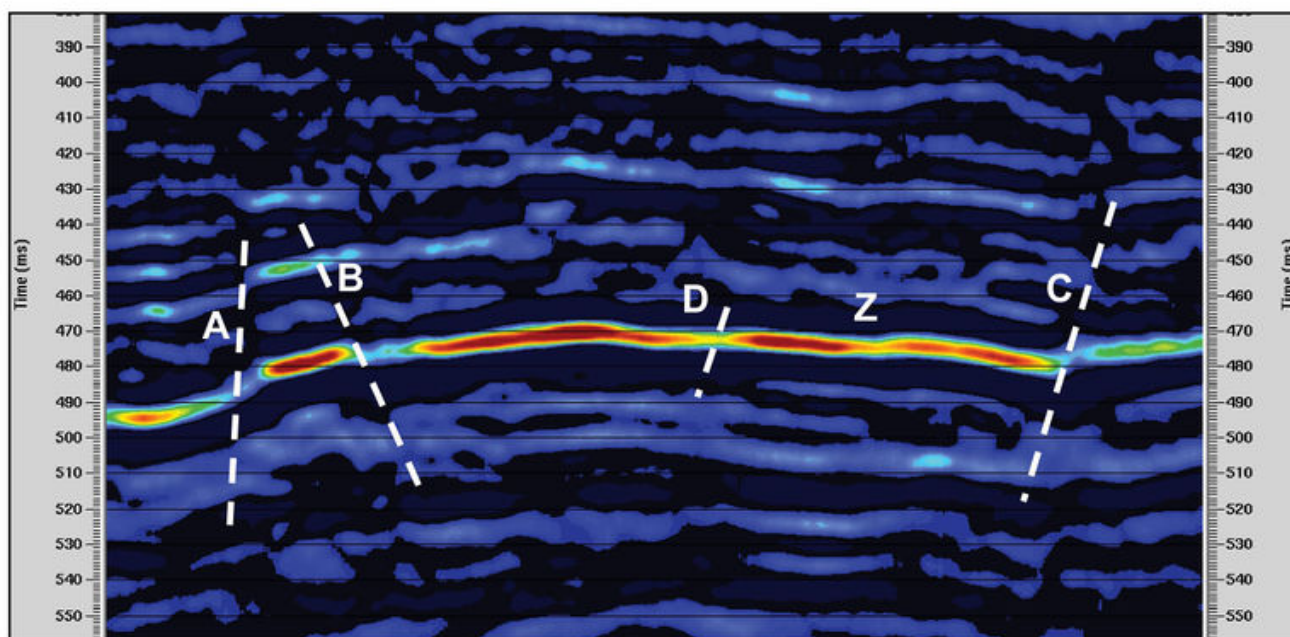

File:YGS CHR 08 IMAG FIG 06.jpg

From Earthwise

[Jump to navigation](#) [Jump to search](#)

- [File](#)
- [File history](#)
- [File usage](#)
- [Metadata](#)



Summary

description

English: Figure 6 Small-scale faulting in UK Coal Measures. Faults at A, B, and C are clearly visible on a reflection strength plot. Faults A and B have throws of 7m to 10m and have been proved in adjacent mine workings, and Fault C has a throw of approximately 15m. Fault D shows no displacement of the reflector but has been intersected by a mine roadway and is known to have a throw of 2.9m. The low-amplitude zone marked Z is on the alignment of a channel, which cuts into top of the seam farther south.

The following page links to this file:

- [Imaging coals with seismic reflection data for improved detection of sandstone bodies](#)

Metadata

This file contains additional information, probably added from the digital camera or scanner used to create or digitise it.