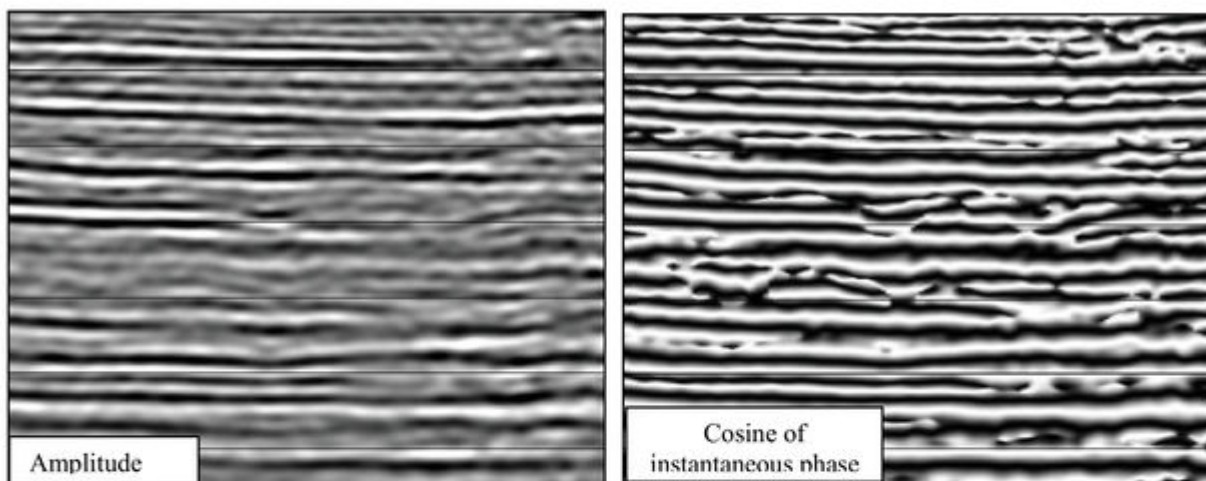

File:YGS CHR 08 IMAG FIG 07.jpg

From Earthwise

[Jump to navigation](#) [Jump to search](#)

- [File](#)
- [File history](#)
- [File usage](#)
- [Metadata](#)

a)