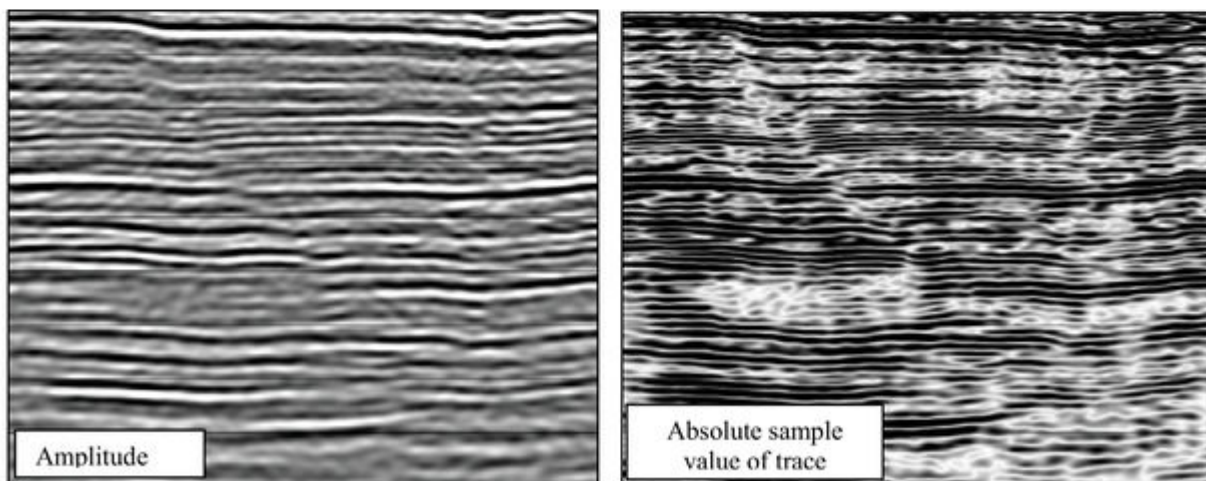

b)



Summary