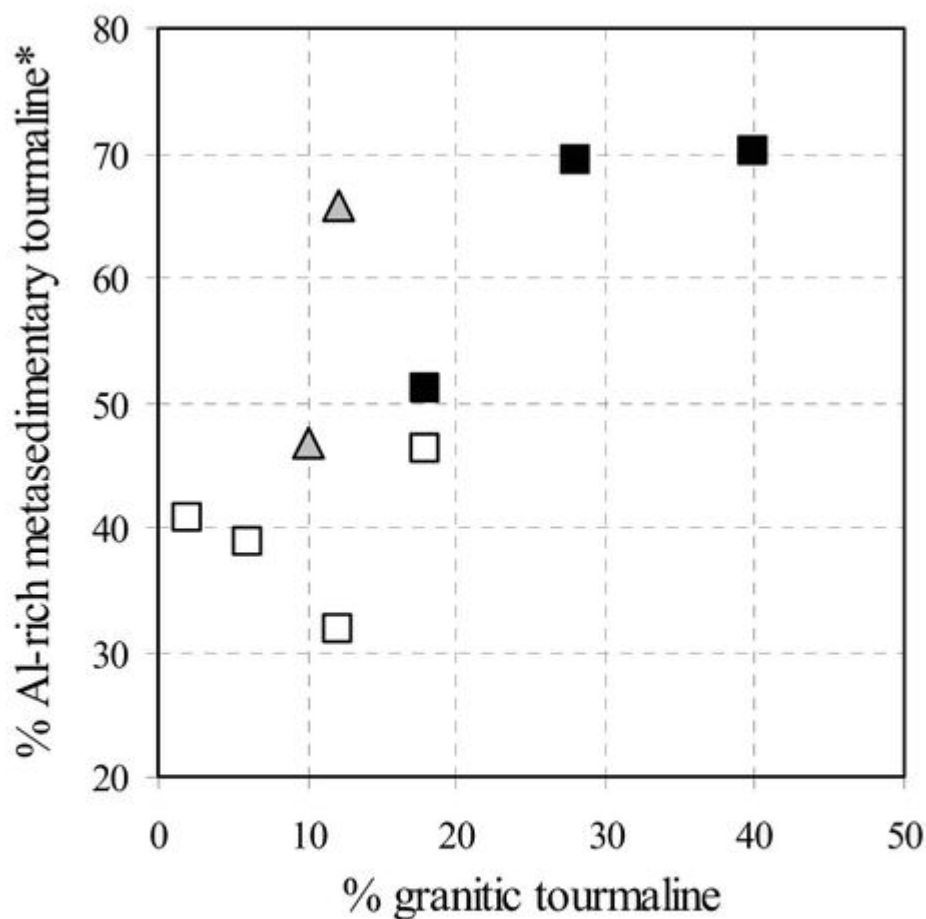

File:YGS CHR 09 INTE FIG 06.jpg

From Earthwise

[Jump to navigation](#) [Jump to search](#)

- [File](#)
- [File history](#)
- [File usage](#)
- [Metadata](#)

- Ketch Formation
- Cleaver Formation
- △ Caister and Westoe Formations



Summary

description	<p>English: Figure 6 Crossplot showing the abundance of granitic and Al-rich metasedimentary tourmalines in Westphalian sandstones from the Silverpit Basin. An asterisk (*) denotes proportion of Al-rich metasedimentary tourmalines was calculated by excluding the granitic component. Data used in the plot are shown in Table 3.</p> <p>From: Carboniferous hydrocarbon resources: the southern North Sea and surrounding onshore areas, edited by J. D. Collinson, D. J. Evans, D. W. Holliday, N. S. Jones. Published as volume 7 in the Occasional Publications series of the Yorkshire Geological Society, Copyright Yorkshire Geological Society 2005.</p>
source	Yorkshire Geological Society
author	Andrew Morton, Claire Hallsworth, Andrea Moscariello

The following page links to this file:

- [Interplay between northern and southern sediment sources during Westphalian deposition in the Silverpit Basin, southern North Sea](#)

Metadata

This file contains additional information, probably added from the digital camera or scanner used to create or digitise it.