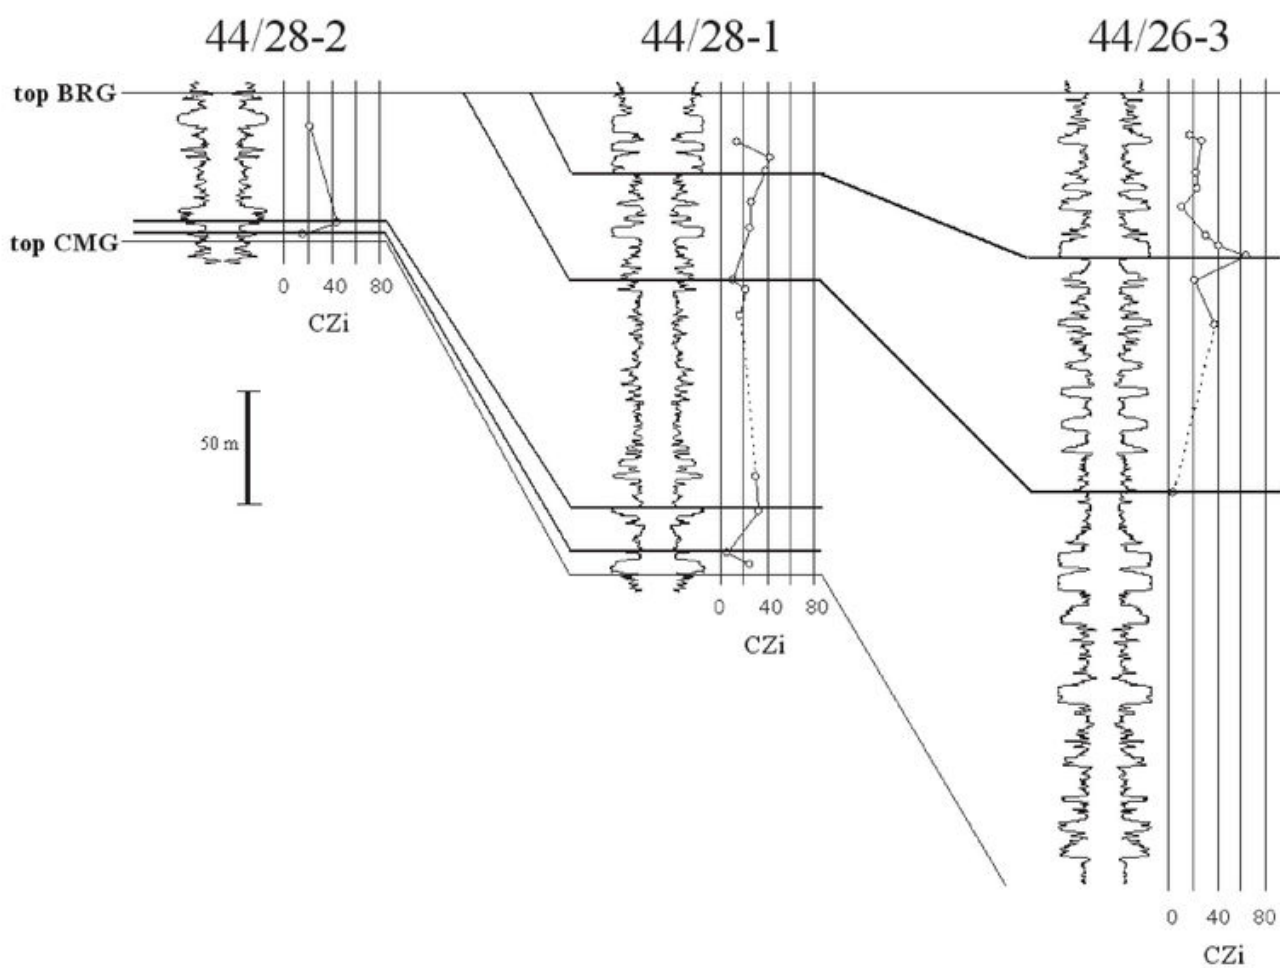

# File:YGS CHR 09 INTE FIG 08.jpg

From Earthwise

[Jump to navigation](#) [Jump to search](#)

- [File](#)
- [File history](#)
- [File usage](#)
- [Metadata](#)


## Summary

<b>description</b>	<p><b>English:</b> Figure 8 Correlation of gamma-ray logs (right-hand track reversed) of the Ketch Formation in Schooner field well 44/26-3 and Ketch field wells 44/28-1 and 44/28-2 on the basis of variations in CZi. BRG - Barren Red Group. CMG - Coal Measures Group.</p> <p>From: <a href="#">Carboniferous hydrocarbon resources: the southern North Sea and surrounding onshore areas</a>, edited by J. D. Collinson, D. J. Evans, D. W. Holliday, N. S. Jones. Published as volume 7 in the Occasional Publications series of the <a href="#">Yorkshire Geological Society</a>, Copyright <a href="#">Yorkshire Geological Society</a> 2005.</p>
<b>source</b>	Yorkshire Geological Society
<b>author</b>	Andrew Morton, Claire Hallsworth, Andrea Moscariello