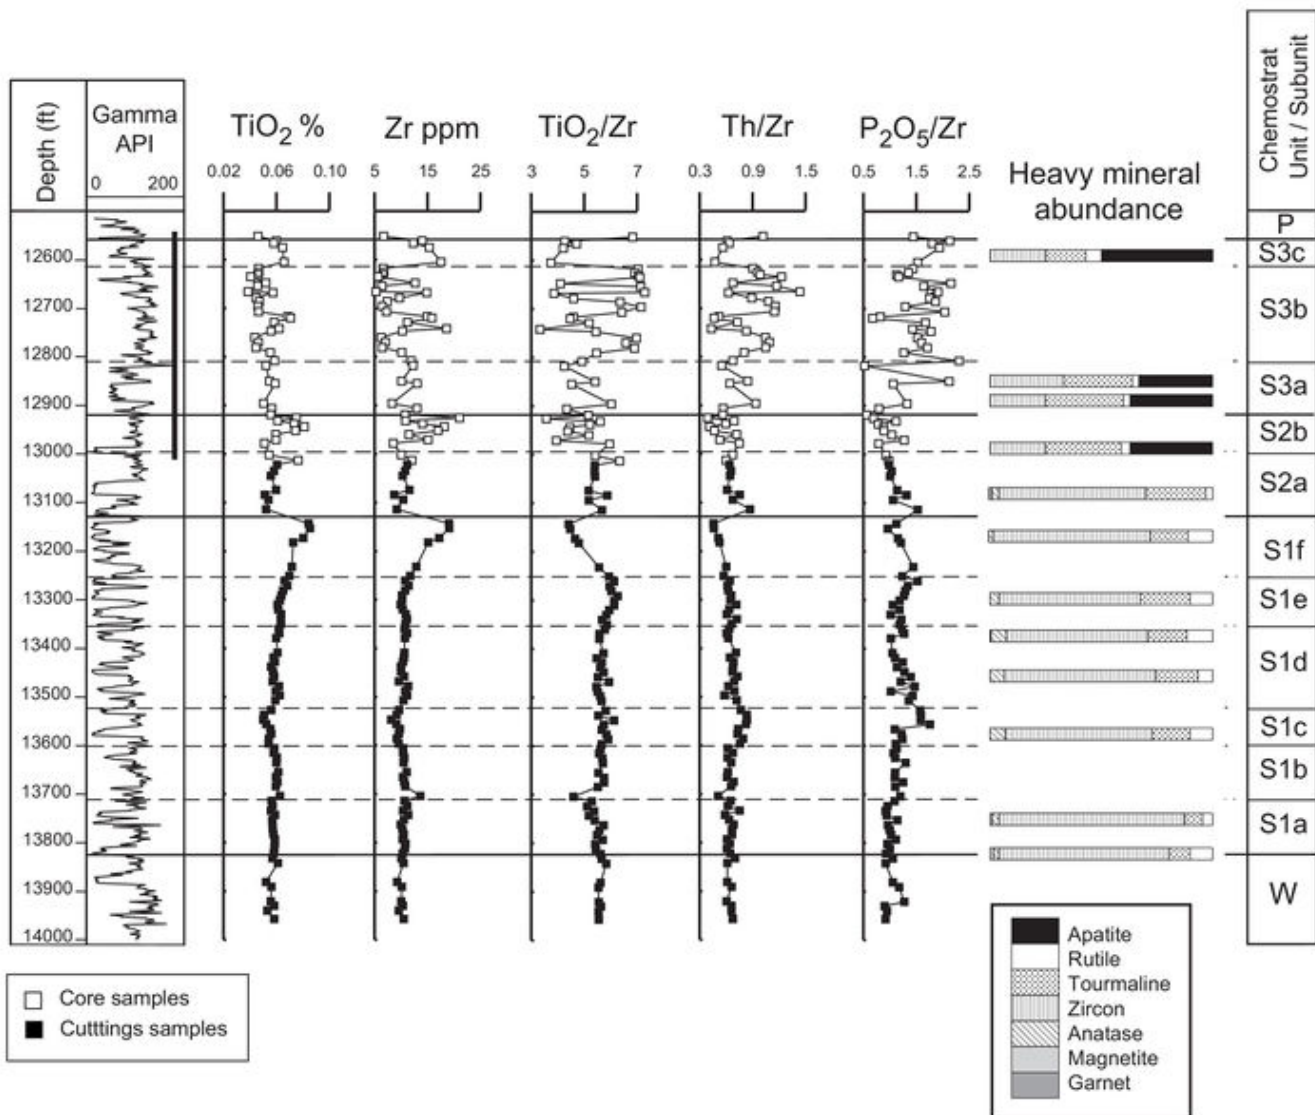

# File:YGS CHR 11 STRA FIG 05.jpg

From Earthwise

[Jump to navigation](#) [Jump to search](#)

- [File](#)
- [File history](#)
- [File usage](#)
- [Metadata](#)


## Summary

<b>description</b>	<p><b>English:</b> Figure 5 Heavy-mineral assemblages related to the abundance of selected elements and the values of certain element ratios. The particular elements chosen are those having affinities with heavy minerals.</p> <p>From: <a href="#">Carboniferous hydrocarbon resources: the southern North Sea and surrounding onshore areas</a>, edited by J. D. Collinson, D. J. Evans, D. W. Holliday, N. S. Jones. Published as volume 7 in the Occasional Publications series of the <a href="#">Yorkshire Geological Society</a>, Copyright <a href="#">Yorkshire Geological Society</a> 2005.</p>
<b>source</b>	Yorkshire Geological Society
<b>author</b>	T. J. Pearce, D. McLean, D. Wray, D. K. Wright, C. J. Jeans, E. W. Mearns