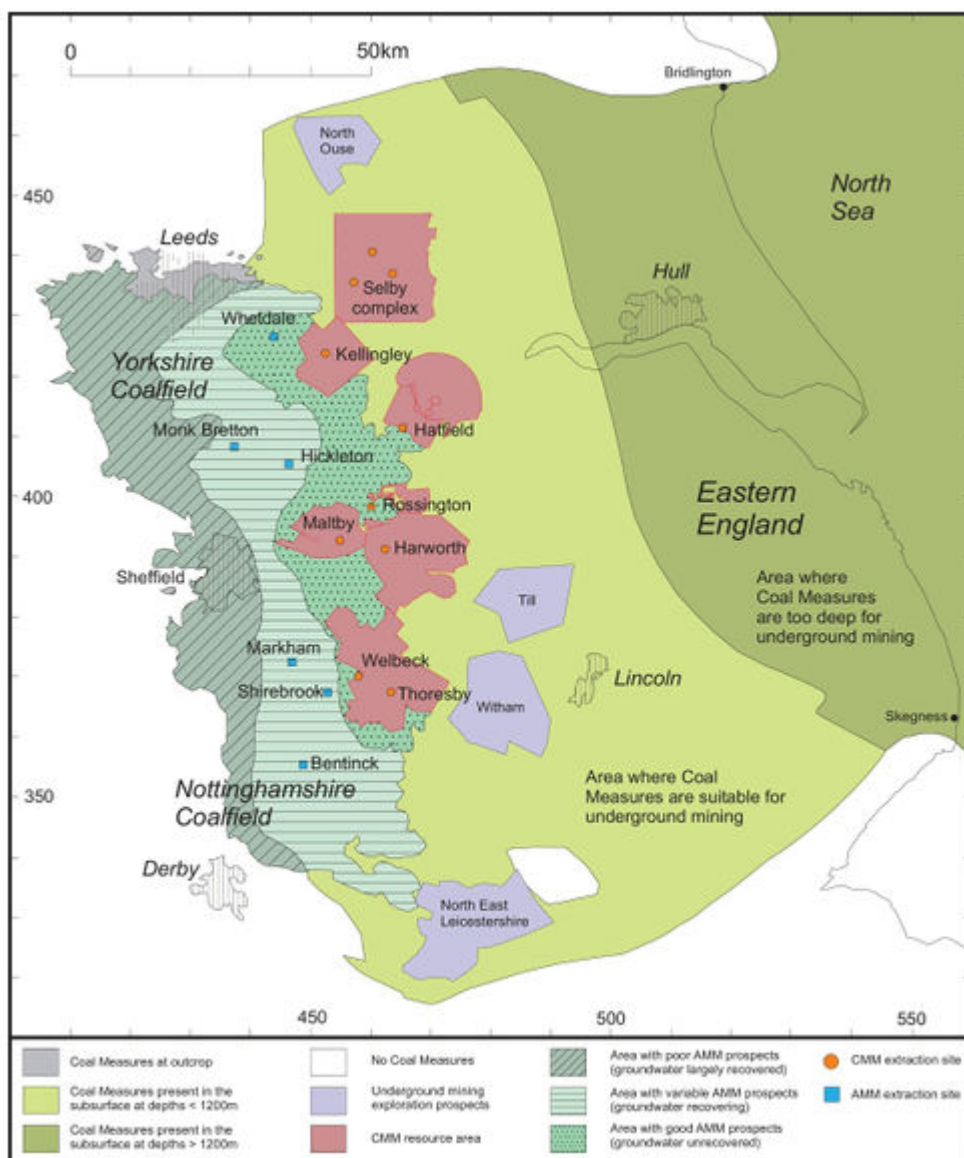

# File:YGS CHR 13 CANN FIG 01.jpg

From Earthwise

[Jump to navigation](#) [Jump to search](#)

- [File](#)
- [File history](#)
- [File usage](#)
- [Metadata](#)


## Summary

<b>description</b>	<p><b>English:</b> Figure 1 Location of conventional coal, AMM and CMM resources in eastern England.</p> <p>From: <a href="#">Carboniferous hydrocarbon resources: the southern North Sea and surrounding onshore areas</a>, edited by J. D. Collinson, D. J. Evans, D. W. Holliday, N. S. Jones. Published as volume 7 in the Occasional Publications series of the <a href="#">Yorkshire Geological Society</a>, Copyright <a href="#">Yorkshire Geological Society</a> 2005.</p>
<b>source</b>	Yorkshire Geological Society
<b>author</b>	S. Holloway, N. S. Jones, D. P. Creedy, K. Garner