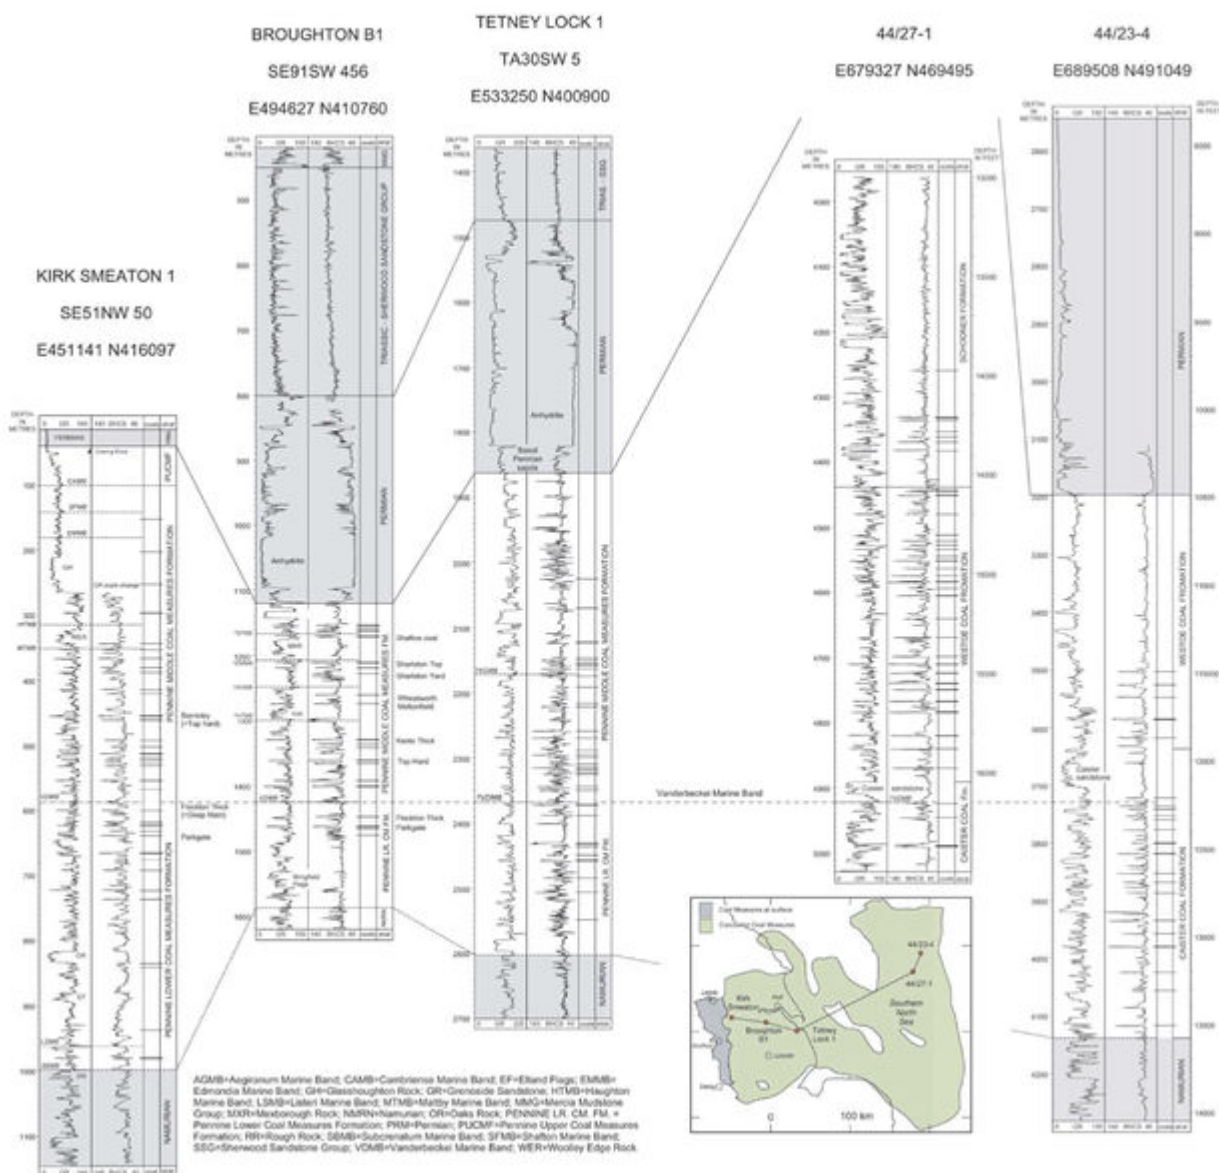

File:YGS CHR 13 CANN FIG 03.jpg

From Earthwise

[Jump to navigation](#) [Jump to search](#)

- [File](#)
- [File history](#)
- [File usage](#)
- [Metadata](#)



Summary

description	<p>English: Figure 3 Generalized correlation of well geophysical logs of Westphalian coal-bearing sequences from eastern England eastwards into the southern North Sea (SNS). Note the increasing depth of the geophysical logs, with Coal Measures present at depths of up to about 5 km in the SNS.</p> <p>From: Carboniferous hydrocarbon resources: the southern North Sea and surrounding onshore areas, edited by J. D. Collinson, D. J. Evans, D. W. Holliday, N. S. Jones. Published as volume 7 in the Occasional Publications series of the Yorkshire Geological Society, Copyright Yorkshire Geological Society 2005.</p>
source	Yorkshire Geological Society
author	S. Holloway, N. S. Jones, D. P. Creedy, K. Garner

Date/Time	Thumbnail	Dimensions	User	Comment
current 08:18, 15 August 2019		4,180 × 3,942 (2.12 MB)	Scotfot (talk contribs)	User created page with UploadWizard

- You cannot overwrite this file.

File usage