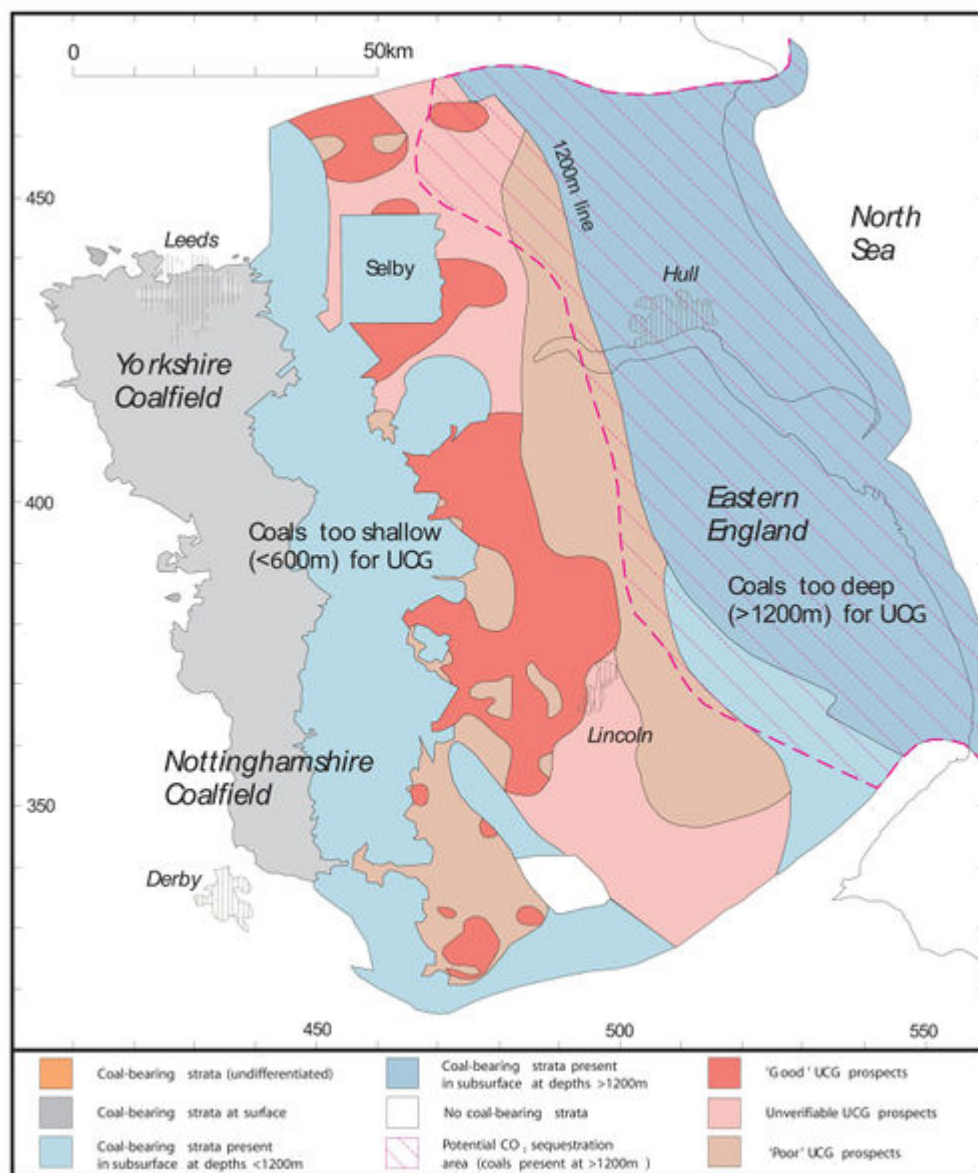

# File:YGS CHR 13 CANN FIG 07.jpg

From Earthwise

[Jump to navigation](#) [Jump to search](#)

- [File](#)
- [File history](#)
- [File usage](#)
- [Metadata](#)


## Summary

<b>description</b>	<b>English:</b> Figure 7 Location of underground coal gasification resources in eastern England. From: <a href="#">Carboniferous hydrocarbon resources: the southern North Sea and surrounding onshore areas</a> , edited by J. D. Collinson, D. J. Evans, D. W. Holliday, N. S. Jones. Published as volume 7 in the Occasional Publications series of the <a href="#">Yorkshire Geological Society</a> , Copyright <a href="#">Yorkshire Geological Society</a> 2005.
<b>source</b>	Yorkshire Geological Society
<b>author</b>	S. Holloway, N. S. Jones, D. P. Creedy, K. Garner