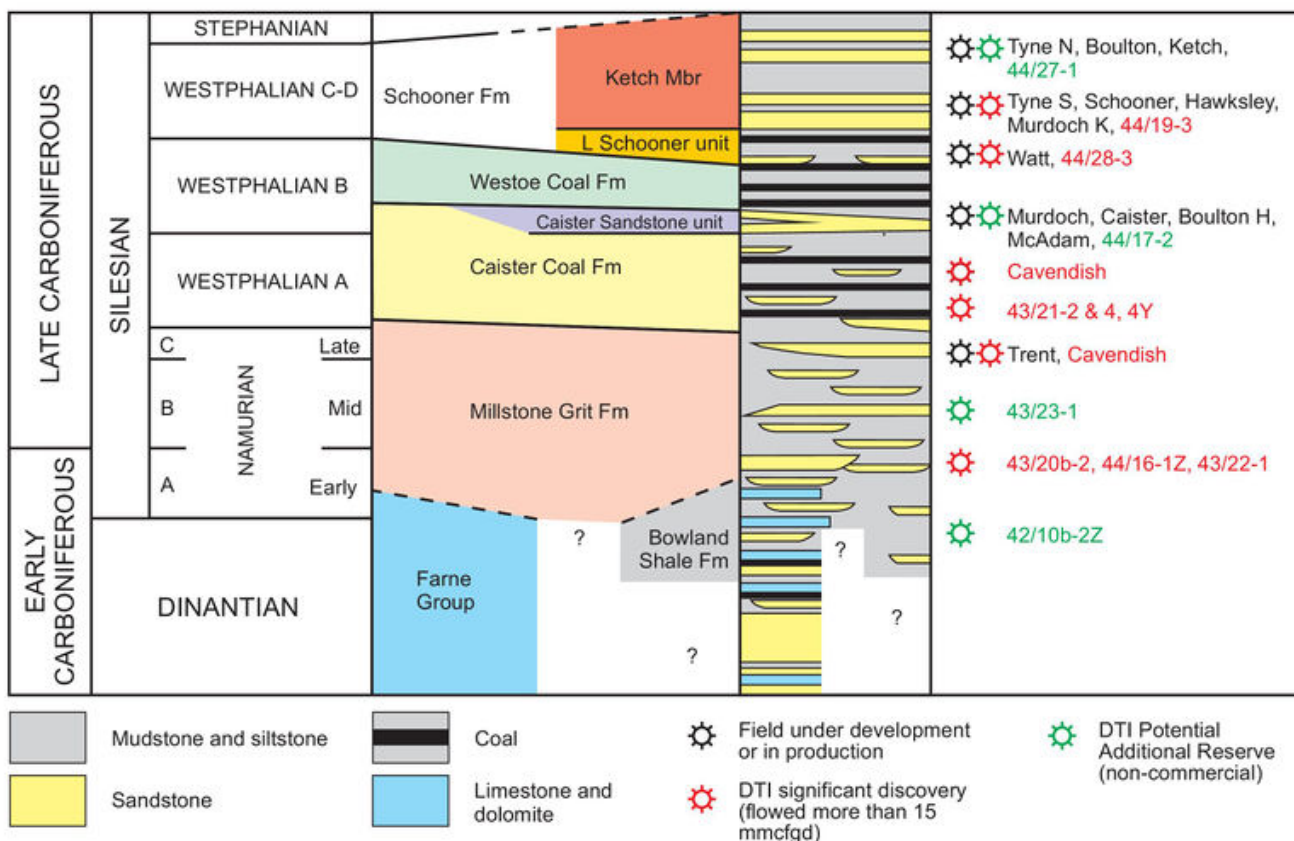

File:YGS CHR 14 REMA FIG 02.jpg

From Earthwise

[Jump to navigation](#) [Jump to search](#)

- [File](#)
- [File history](#)
- [File usage](#)
- [Metadata](#)



Summary

description

English: Figure 2 Simplified stratigraphical column through the Carboniferous of the southern North Sea showing stratigraphical position of selected gas discoveries. From: [Carboniferous hydrocarbon resources: the southern North Sea and surrounding onshore areas](#), edited by J. D. Collinson, D. J. Evans, D. W. Holliday, N. S. Jones. Published as volume 7 in the Occasional Publications series of the [Yorkshire Geological Society](#), Copyright [Yorkshire Geological Society](#) 2005.