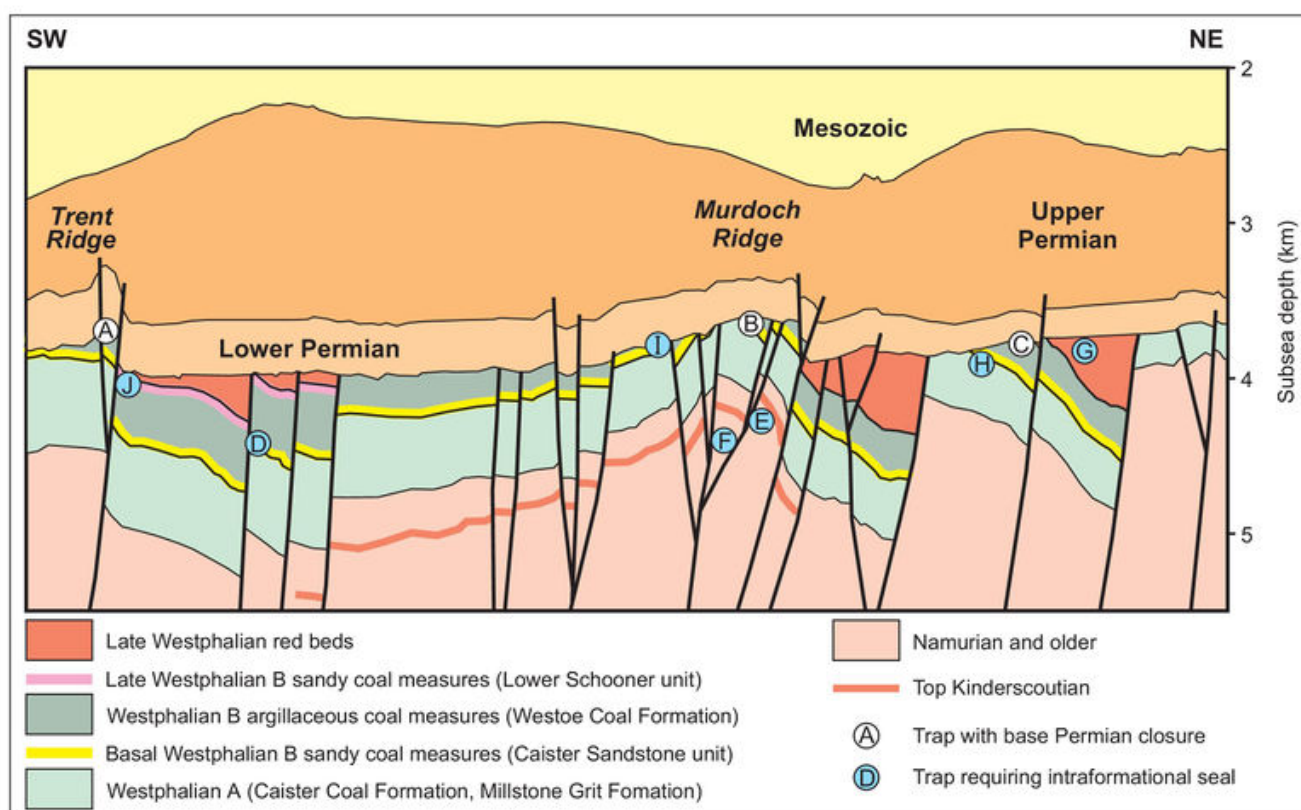

File:YGS CHR 14 REMA FIG 16.jpg

From Earthwise

[Jump to navigation](#) [Jump to search](#)

- [File](#)
- [File history](#)
- [File usage](#)
- [Metadata](#)



Summary

description	English: Figure 16 Geoseismic section illustrating examples of Carboniferous trap styles. From: Carboniferous hydrocarbon resources: the southern North Sea and surrounding onshore areas, edited by J. D. Collinson, D. J. Evans, D. W. Holliday, N. S. Jones. Published as volume 7 in the Occasional Publications series of the Yorkshire Geological Society, Copyright Yorkshire Geological Society 2005.
source	Yorkshire Geological Society
author	Don Cameron, Jim Munns, Sue Stoker